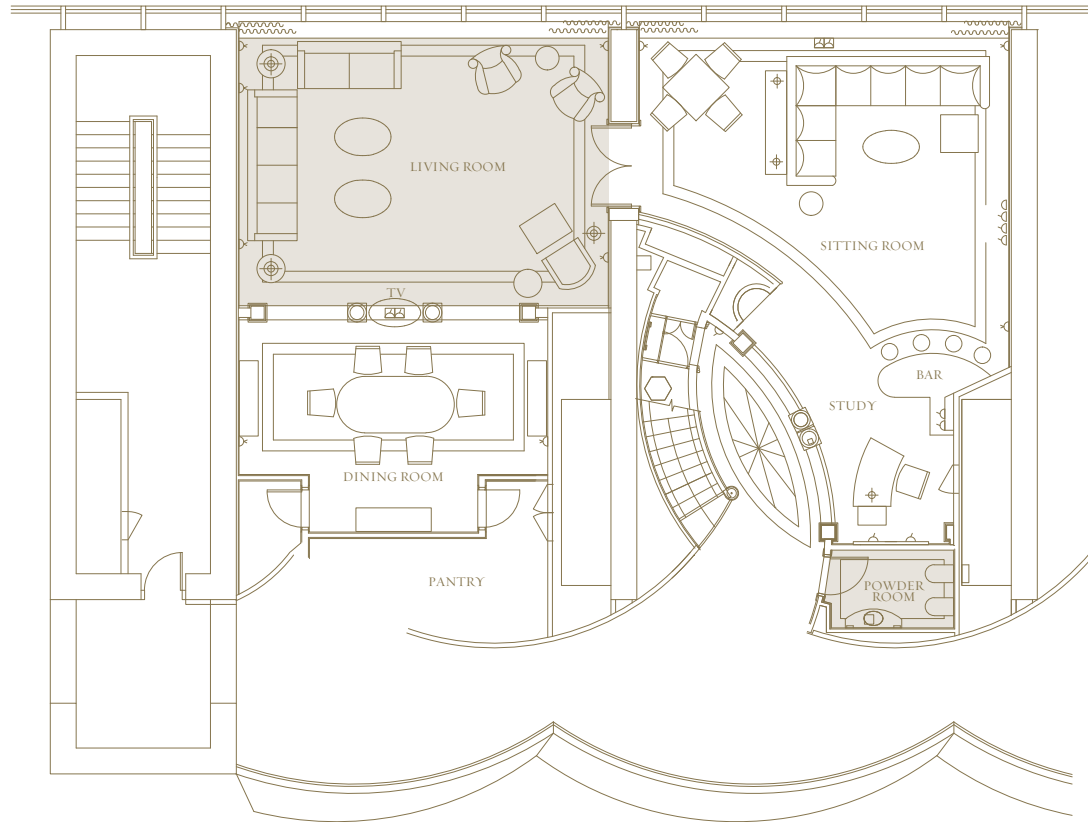

BURJ TWO BEDROOM FAMILY SUITE

Ground Floor - Total Suite Area 335 sqm

BURJ TWO BEDROOM FAMILY SUITE

Mezzanine Floor - Total Suite Area 335 sqm