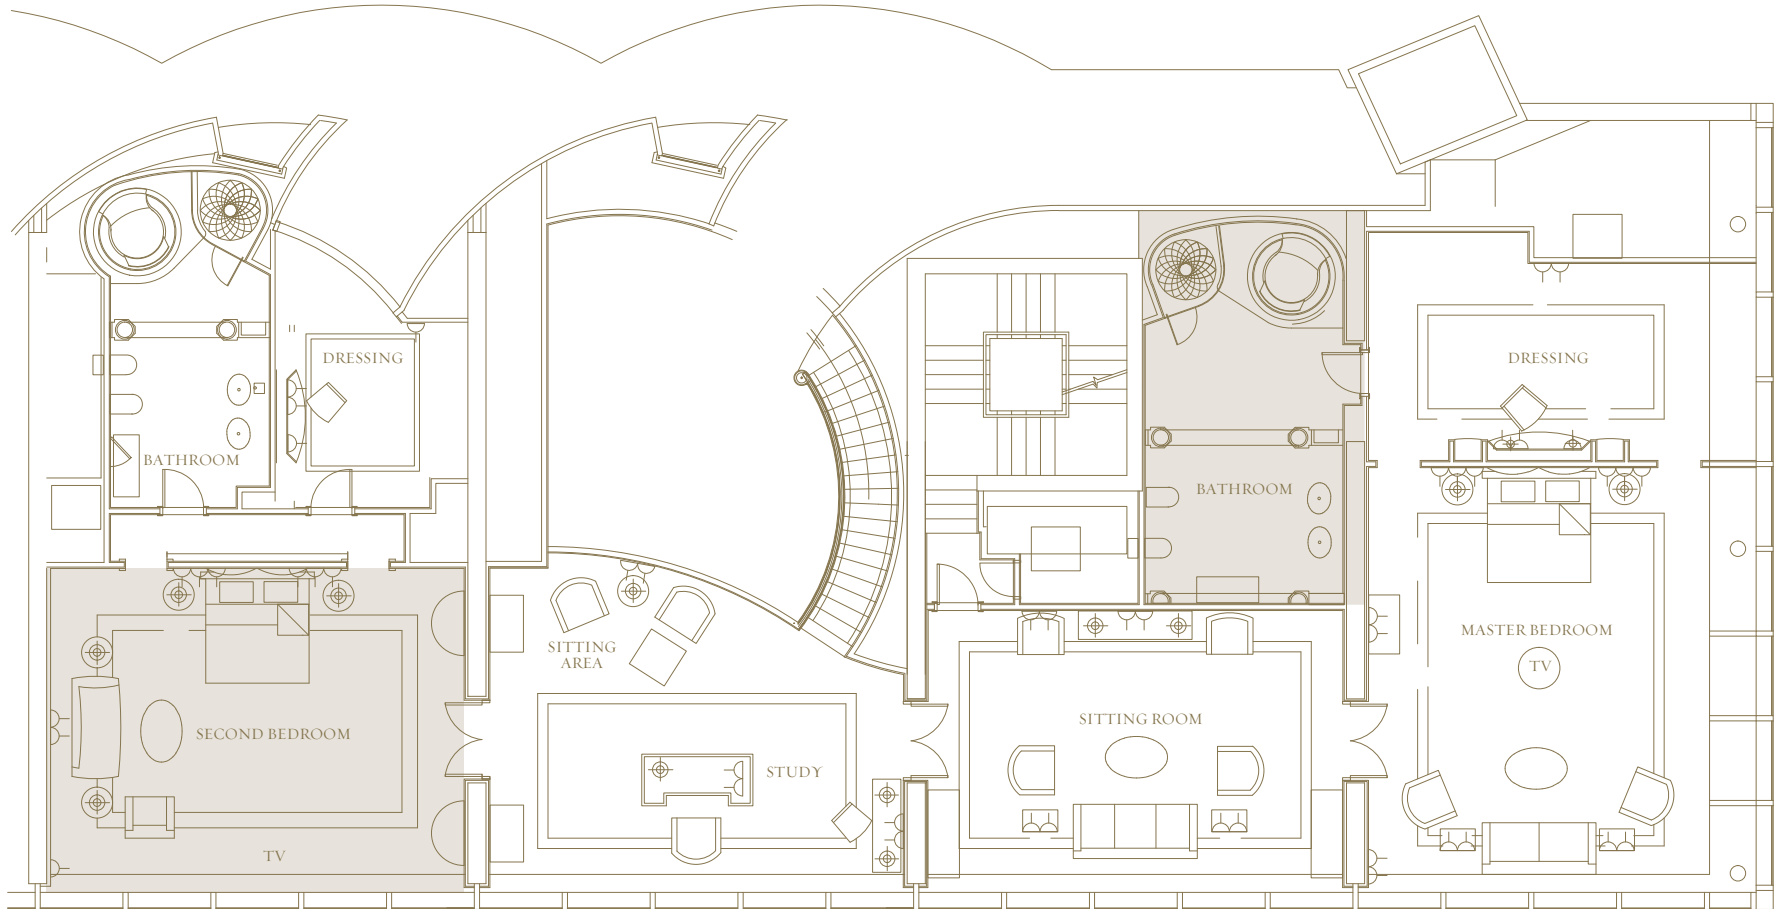

DIPLOMATIC THREE BEDROOM SUITE

Ground Floor - Total Suite Area 670 sqm

DIPLOMATIC THREE BEDROOM SUITE

Mezzanine Floor - Total Suite Area 670 sqm