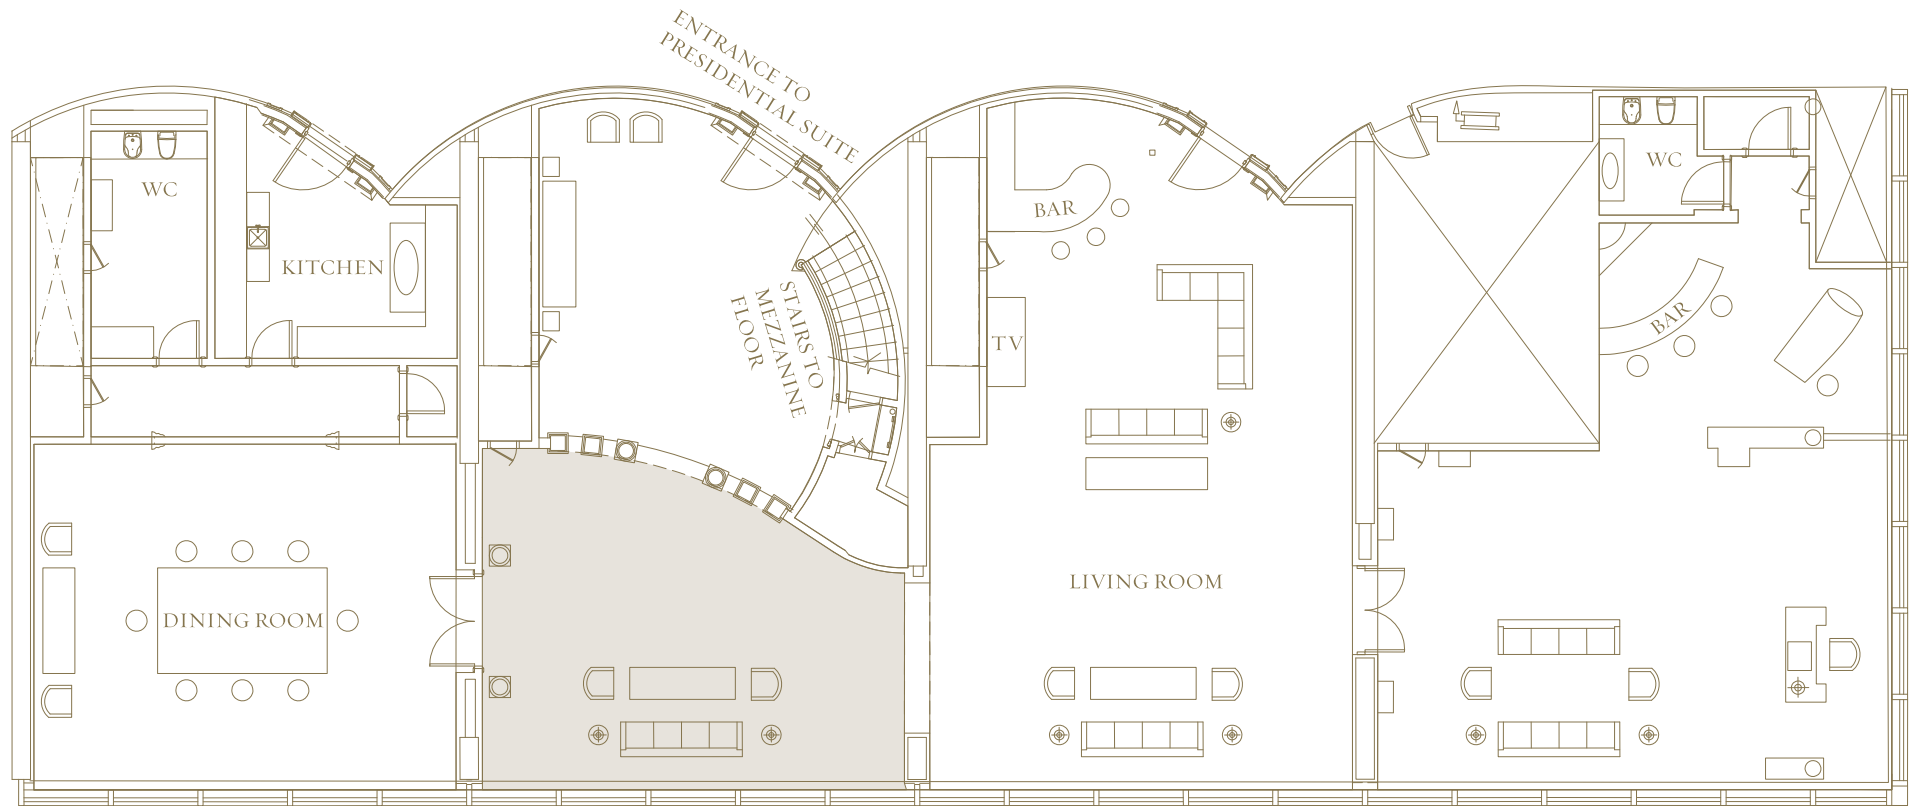

PRESIDENTIAL SUITE

24th Floor Ground Floor - Total Suite Area 667 sqm

PRESIDENTIAL SUITE

24th Floor Mezzanine Floor - Total Suite Area 667 sqm