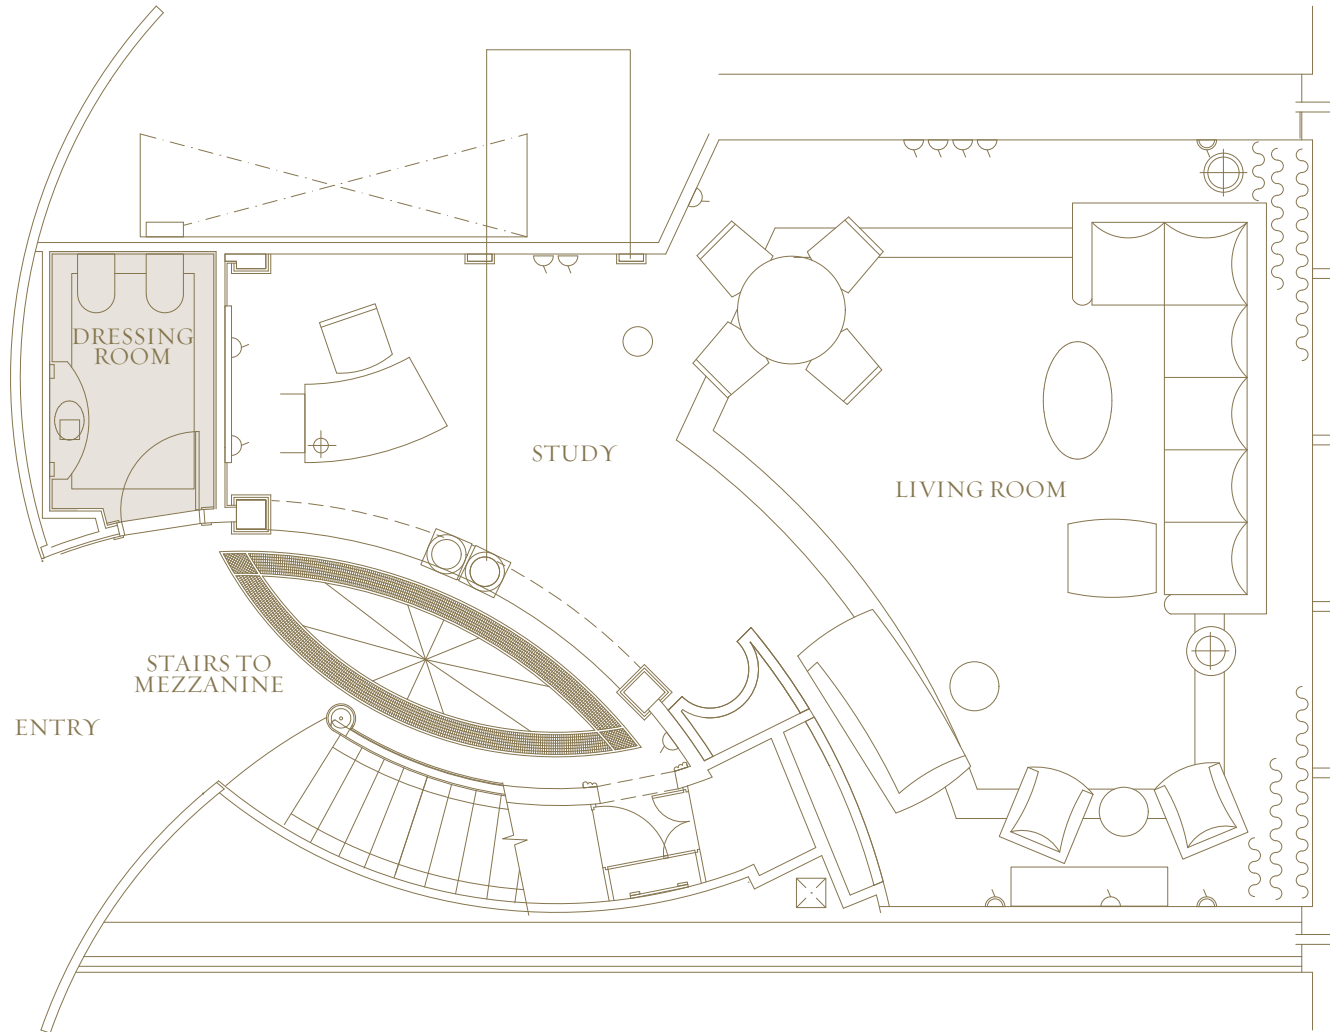

# SKY PALM SUITE

Ground Floor - Total Suite Area 170 sqm

# SKY PALM SUITE

Mezzanine Floor - Total Suite Area 170 sqm