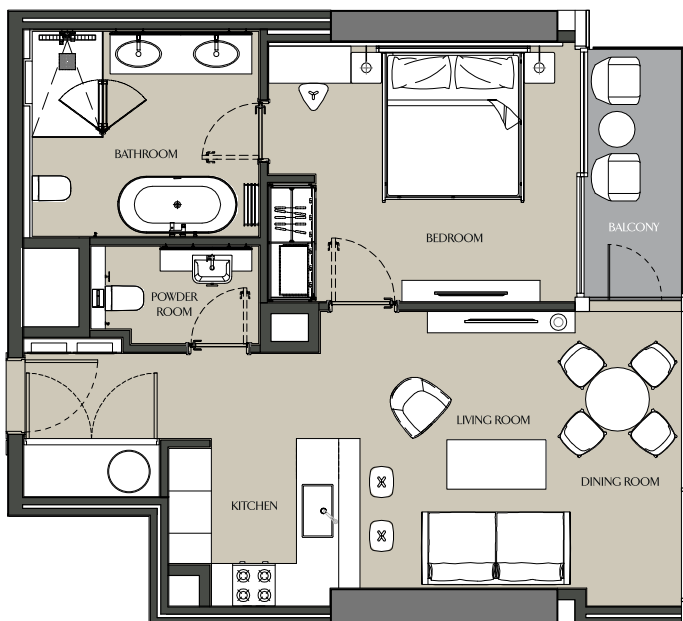

ONE BEDROOM - 1B

Apartment Area	83.6 m ²	899.86 ft ²
Balcony Area	4.43 m ²	47.68 ft ²
Total Area	88.03 m ²	947.55 ft ²

ONE BEDROOM - 1C

Apartment Area	74.36 m ²	800.40 ft ²
Balcony Area	5.17 m ²	55.65 ft ²
Total Area	79.53 m ²	856.05 ft ²

ONE BEDROOM - ID

Apartment Area	69.40 m ²	747.02 ft ²
Balcony Area	4.94 m ²	53.17 ft ²
Total Area	74.34 m ²	800.19 ft ²