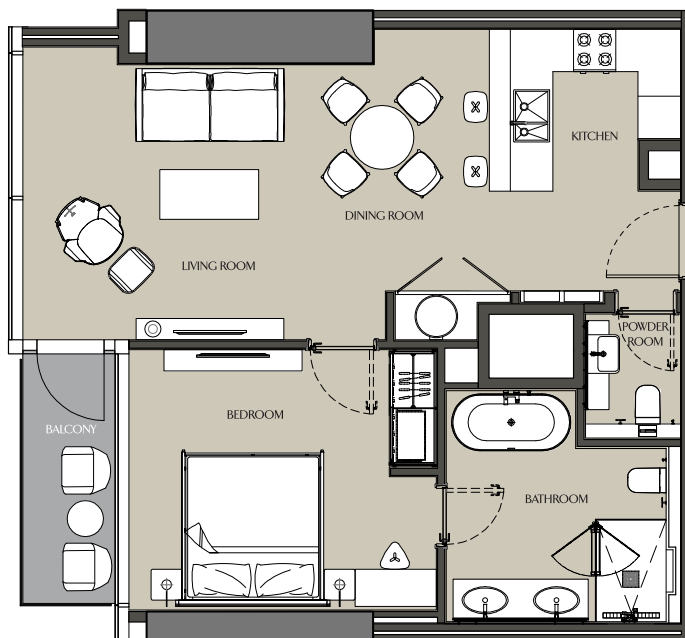

ONE BEDROOM - 1B

Apartment Area	83.6 m ²	899.86 ft ²
Balcony Area	4.43 m ²	47.68 ft ²
Total Area	88.03 m ²	947.55 ft ²

ONE BEDROOM - 1C

Apartment Area	74.36 m ²	800.40 ft ²
Balcony Area	5.17 m ²	55.65 ft ²
Total Area	79.53 m ²	856.05 ft ²

ONE BEDROOM - ID

Apartment Area	69.40 m ²	747.02 ft ²
Balcony Area	4.94 m ²	53.17 ft ²
Total Area	74.34 m ²	800.19 ft ²