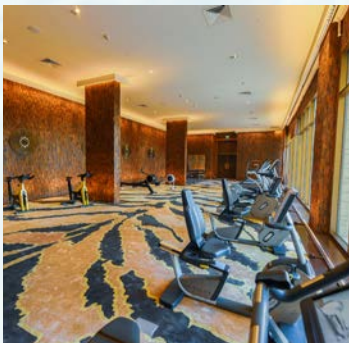

6-month Premier Membership Package

EXCLUSIVE ACCESS

- ✓ Unlimited access to the Talise Fitness facilities, including pool and beach areas.
- ✓ Complimentary access to the fitness classes.
- ✓ Complimentary access to the Tennis Court (booking required 24 hours prior).
- ✓ For junior membership, Sinbad's Kids Club access is available during opening hours for children aged between 5 to 13 years old; children below age 5 must be accompanied by an adult.
- ✓ Freeze of membership for 1 month.
- ✓ Complimentary premium WiFi.

DISCOUNT PRIVILEGES

- ✓ *20% discount on dining in all restaurants, cafes, and lounges at Jumeirah Messilah Beach Hotel & Spa.
- ✓ *20% discount on personal training packages.
- ✓ *10% discount on room reservation published rates (excluding promotions) and upgrade to the next room type, subject to availability.

GIFT BUNDLE

- ✓ Two fitness, beach, and swimming pool access invitations accompanied by the member (not valid during weekends & public holidays).
- ✓ Two complimentary fitness consultation sessions.
- ✓ Two complimentary body composition analyses.
- ✓ One complimentary personal training session.
- ✓ One complimentary tennis class.

*Discounts do not apply to products, offers, and events already discounted.

*Discount privileges may vary during the year, however, to be communicated in advance. Terms and conditions apply.