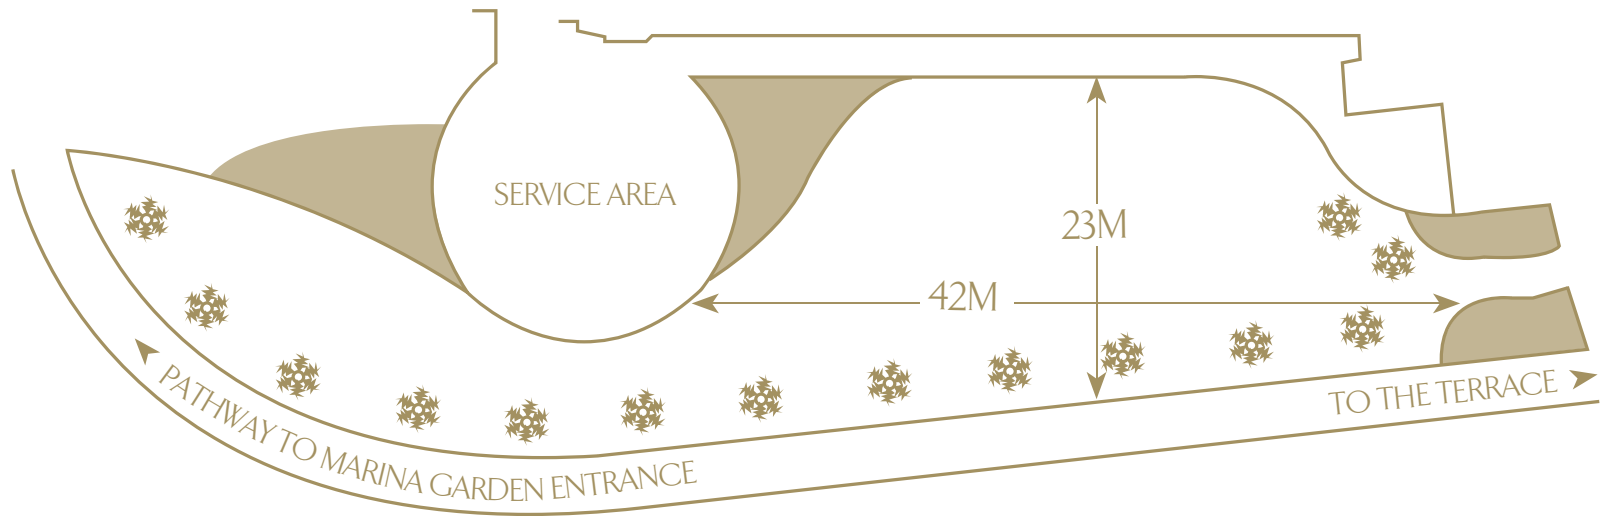

MARINA GARDEN

OUTDOOR GARDEN

Venue	Area m ²	Area sq. feet	Clear Height m/ft	Ceiling Height m/ft	Length m/ft	Width m	Theatre Front	Theatre Back	Classroom Front	Classroom Back	Cabaret	Board- room	U-Shape	Round 10	Round 11	Cocktail	Existing Setup
Marina Garden	966	10397.9	-	-	23/75.4	42/137.7	350	350	-	-	280	56	60	250	275	250	