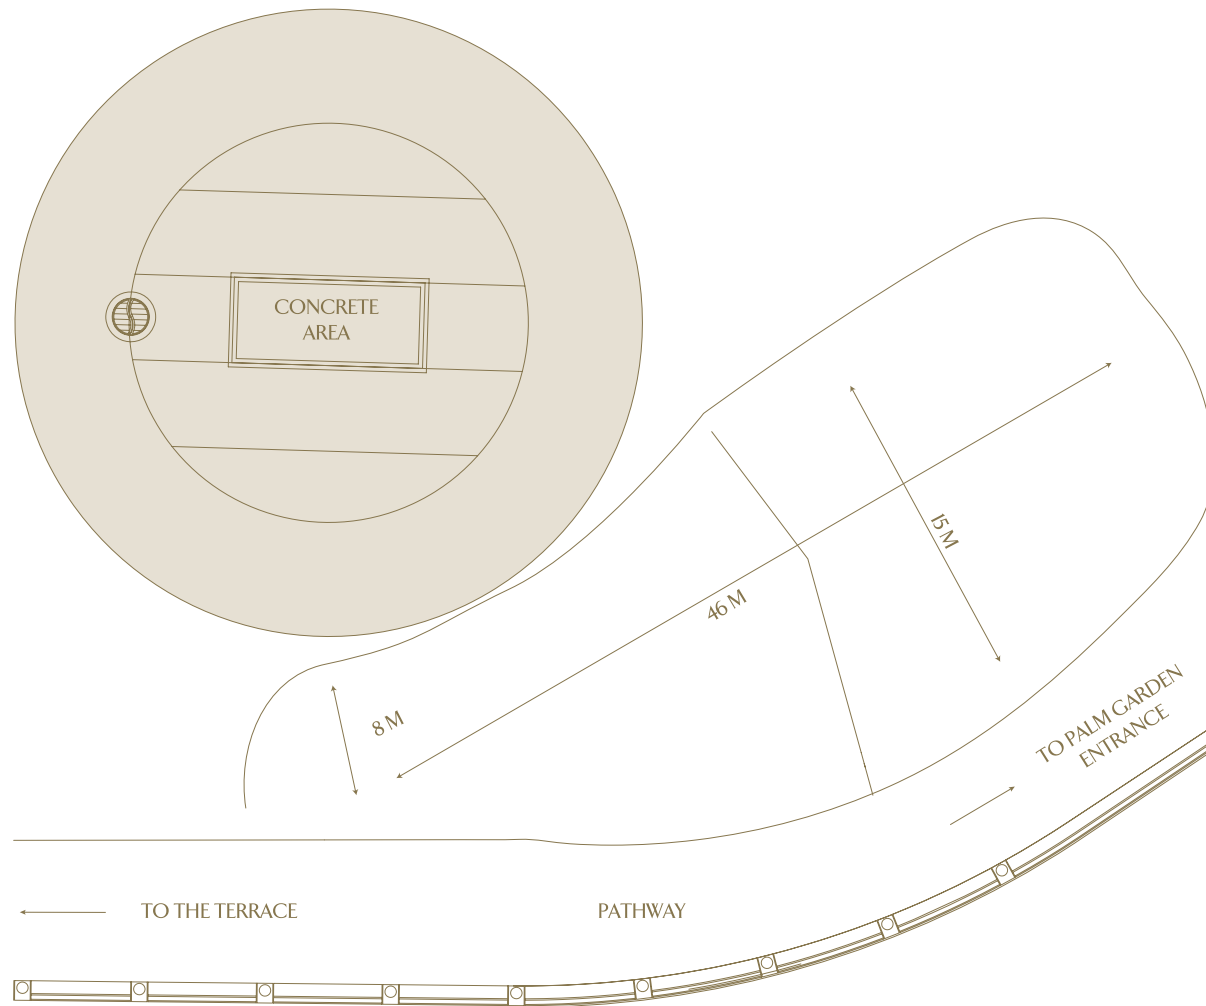

# PALM GARDEN

## OUTDOOR GARDEN

Venue	Area m <sup>2</sup>	Area sq. feet	Clear Height m/ft	Ceiling Height m/ft	Length m/ft	Width m	Theatre Front	Theatre Back	Classroom Front	Classroom Back	Cabaret	Board- room	U-Shape	Round 10	Round 11	Cocktail	Existing Setup
Palm Garden	-	-	-	-	-	-	120	120	-	-	80	22	25	80	88	150	