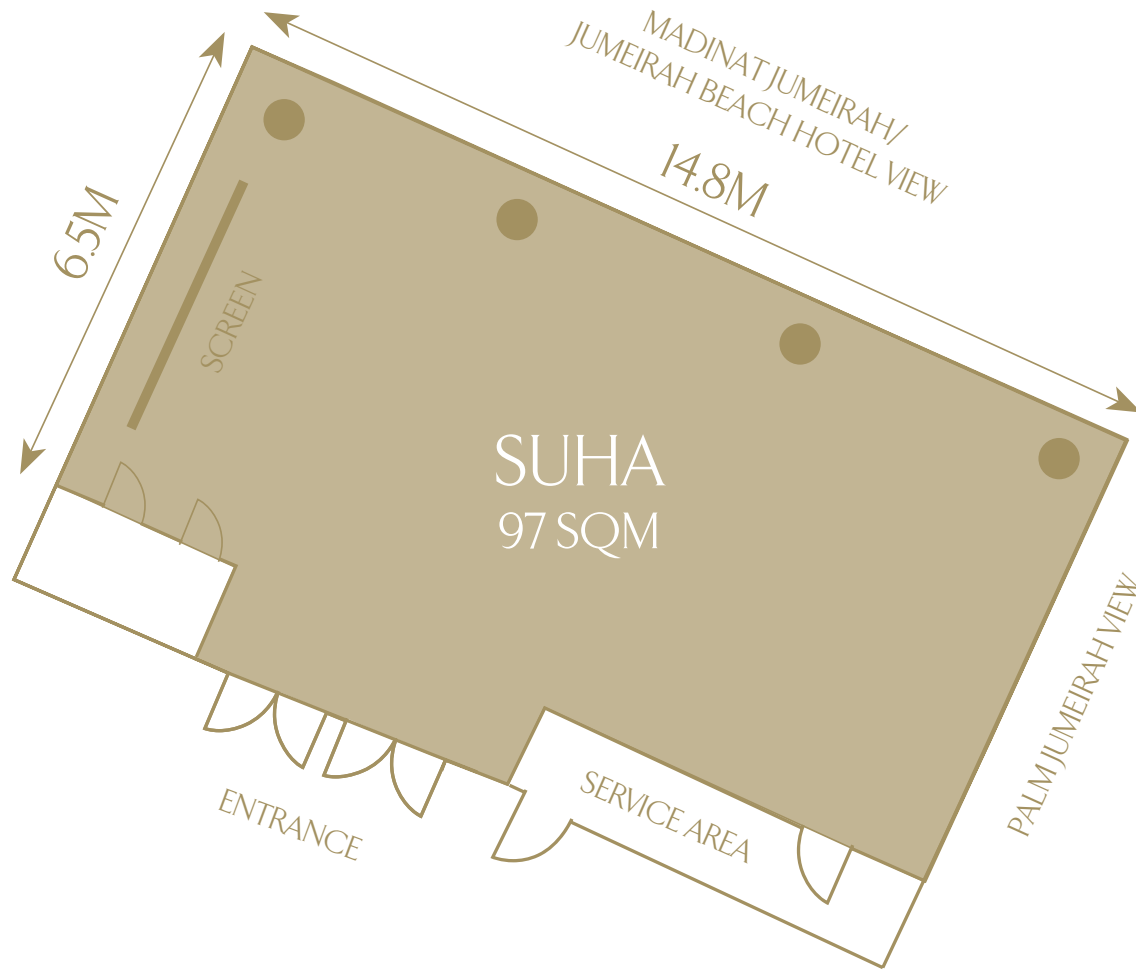

# SUHA

Venue	Area m <sup>2</sup>	Area sq. feet	Clear Height m/ft	Ceiling Height m/ft	Length m/ft	Width m	Theatre Front	Theatre Back	Classroom Front	Classroom Back	Cabaret	Board- room	U-Shape	Round 10	Round 11	Cocktail	Existing Setup
Suha	95.2	1035.4	2.63/8.6	-	14.8/48.5	6.5/21.3	-	50	-	35	40	34	30	50	55	60	