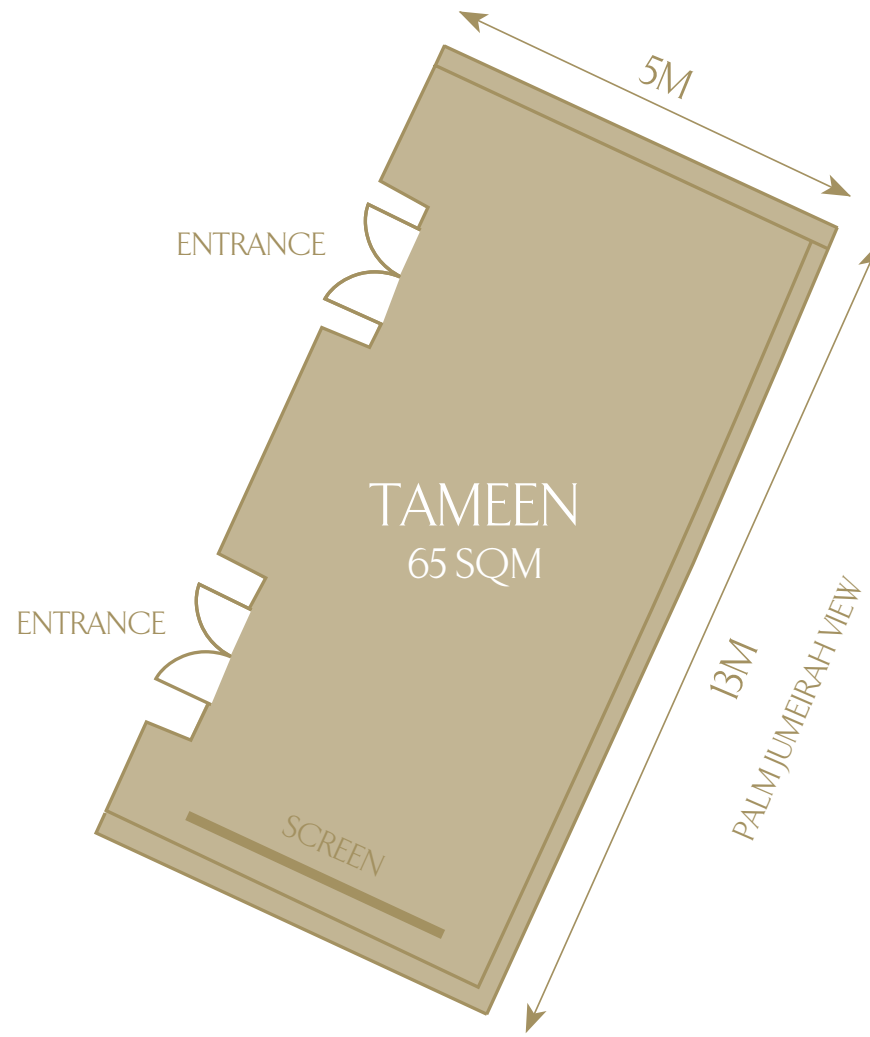

# TAMEEN MAJLIS

Venue	Area m <sup>2</sup>	Area sq. feet	Clear Height m/ft	Ceiling Height m/ft	Length m/ft	Width m	Theatre Front	Theatre Back	Classroom Front	Classroom Back	Cabaret	Board- room	U-Shape	Round 10	Round 11	Cocktail	Existing Setup
Tameen Majlis	65	699.6	2.63/8.6	2.63/8.6	13/42.6	5/16.4	-	40	-	30	18	20	15	30	33	50	