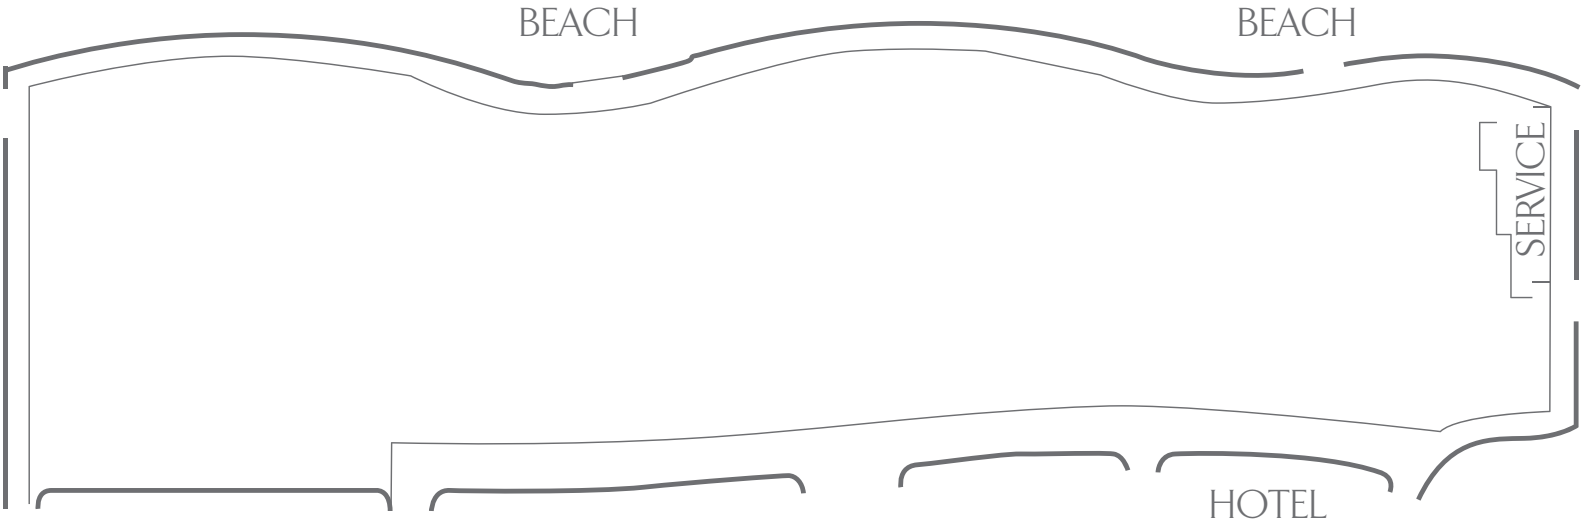

EVENTS ARENA

OUTDOOR ARENA

EVENTS ARENA: 3,800 SQM

Venue	Area m ²	Area sq. feet	Clear Height m/ft	Length m/ft	Width m/ft	Theatre Front	Classroom Front	Classroom Back	Cabaret	Boardroom	U-Shape	Round 10	Round 8	Cocktail
OUTDOOR														
Events Arena	3,800	409028	-	-	-	-	-	-	-	-	-	-	1500	2500