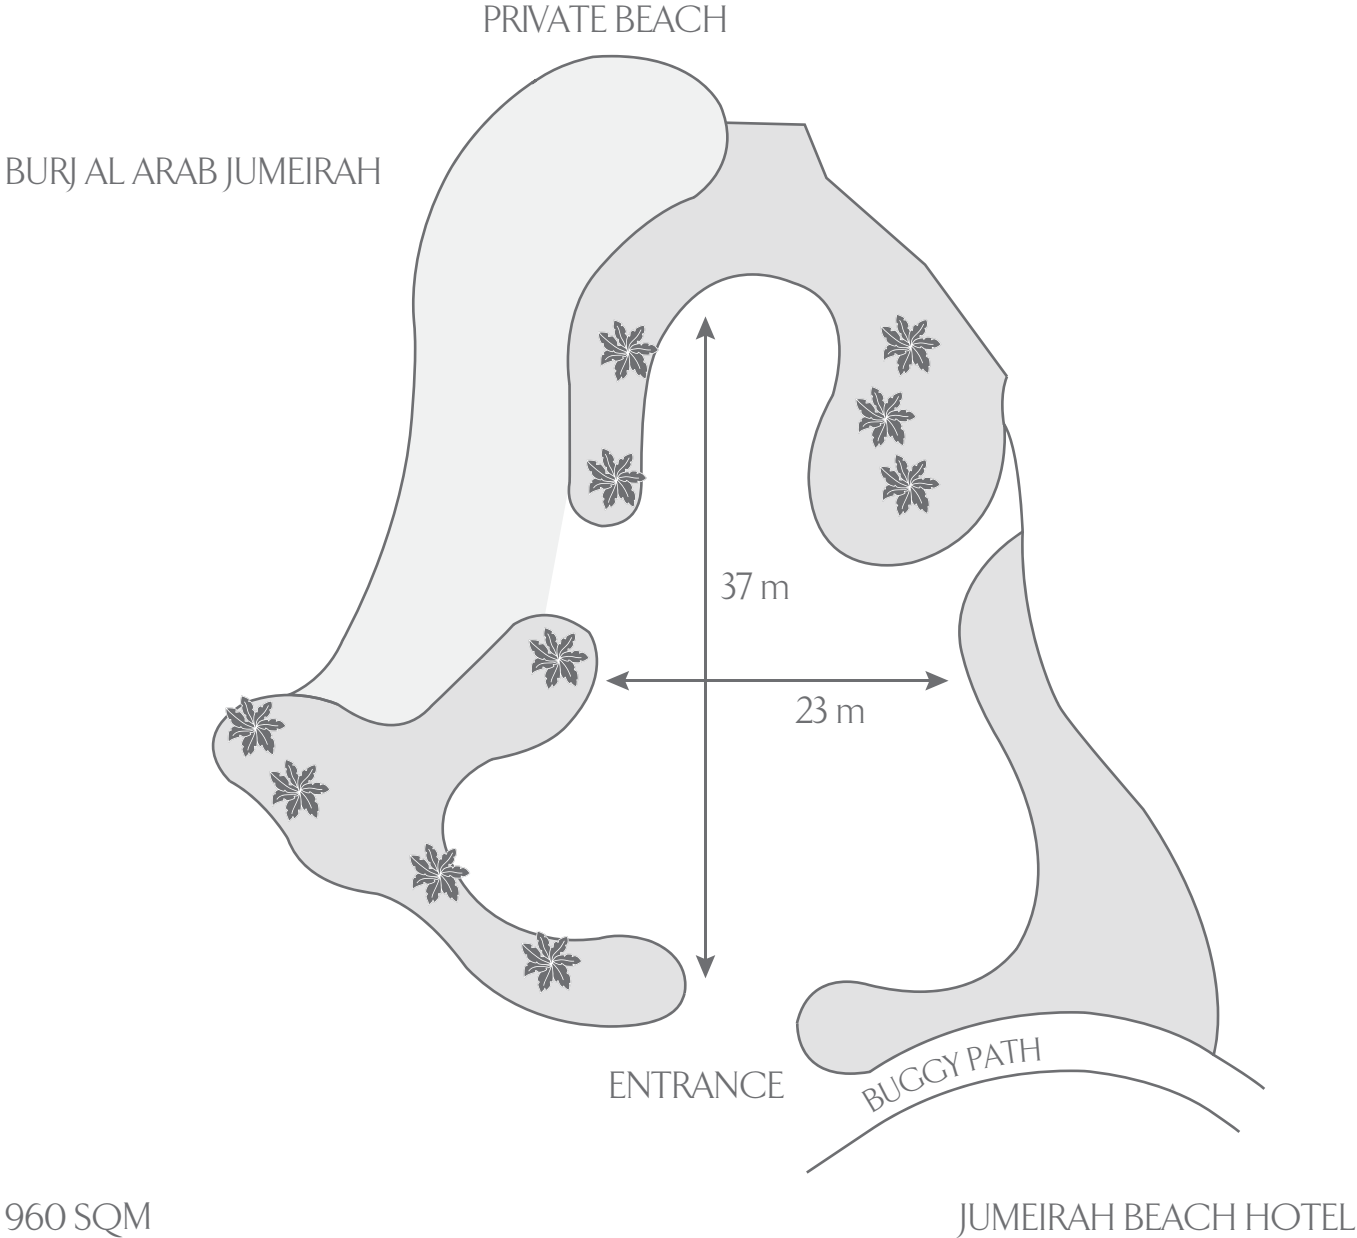

NUSKA GARDEN

Outdoor Arena

Venue	Area m ²	Area sq. feet	Clear Height m/ft	Length m/ft	Width m/ft	Theatre Front	Classroom Front	Classroom Back	Cabaret	Boardroom	U-Shape	Round 10	Round 8	Cocktail
OUTDOOR														
Nuska Garden	960	10333.4	-	-	-	-	-	-	-	-	-	250	-	350