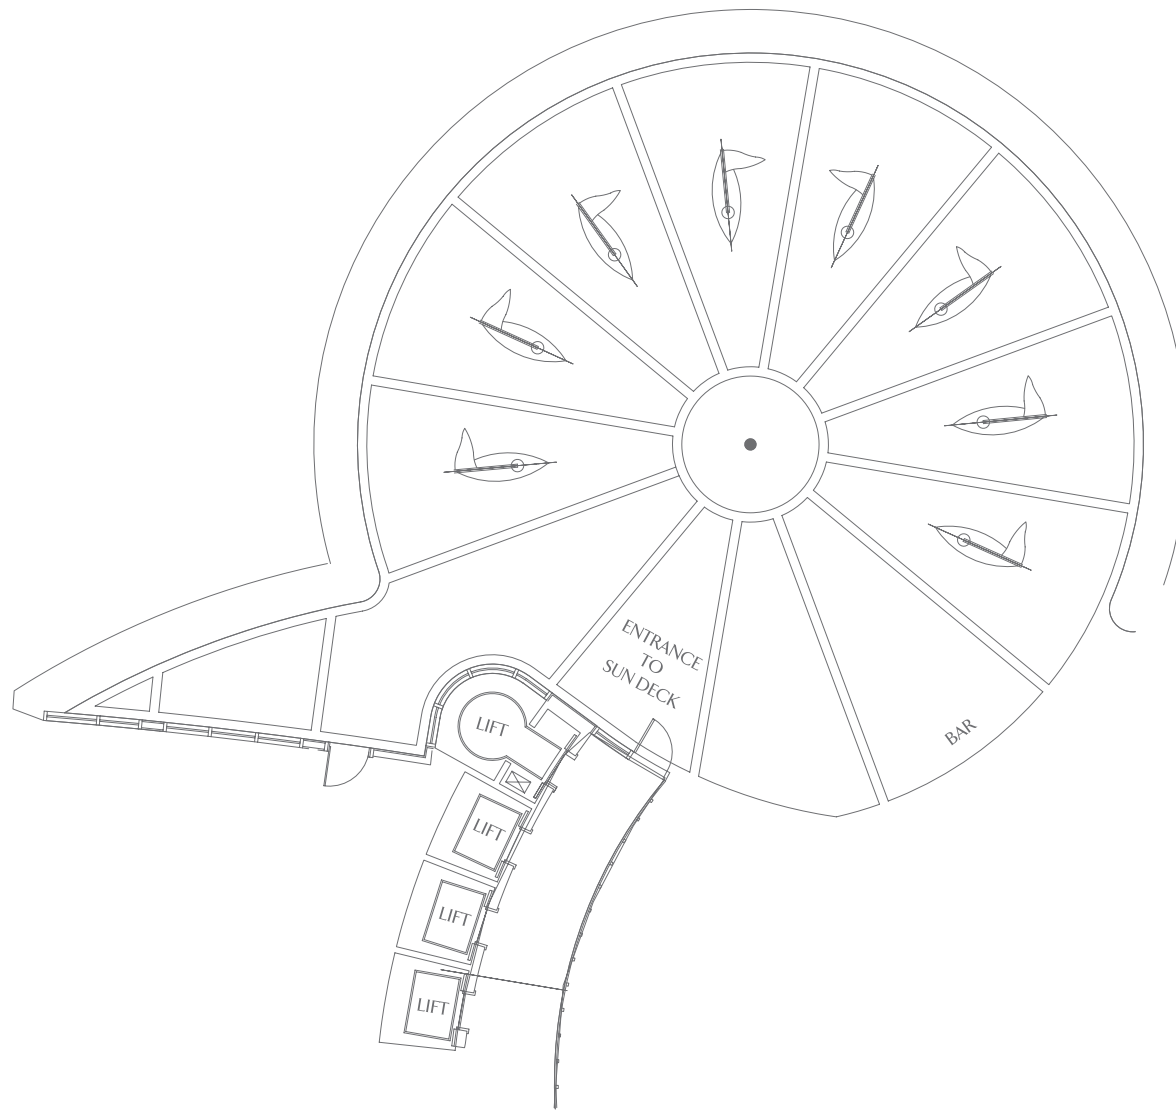

SUNDECK LEVEL 2

OUTDOOR TERRACE

Venue	Area m ²	Area sq. feet	Clear Height m/ft	Length m/ft	Width m/ft	Theatre Front	Classroom Front	Classroom Back	Cabaret	Boardroom	U-Shape	Round 10	Round 8	Cocktail
OUTDOOR														
Sundeck Level 2	850	9149.3	-	-	-	50	-	-	-	-	-	-	80	150