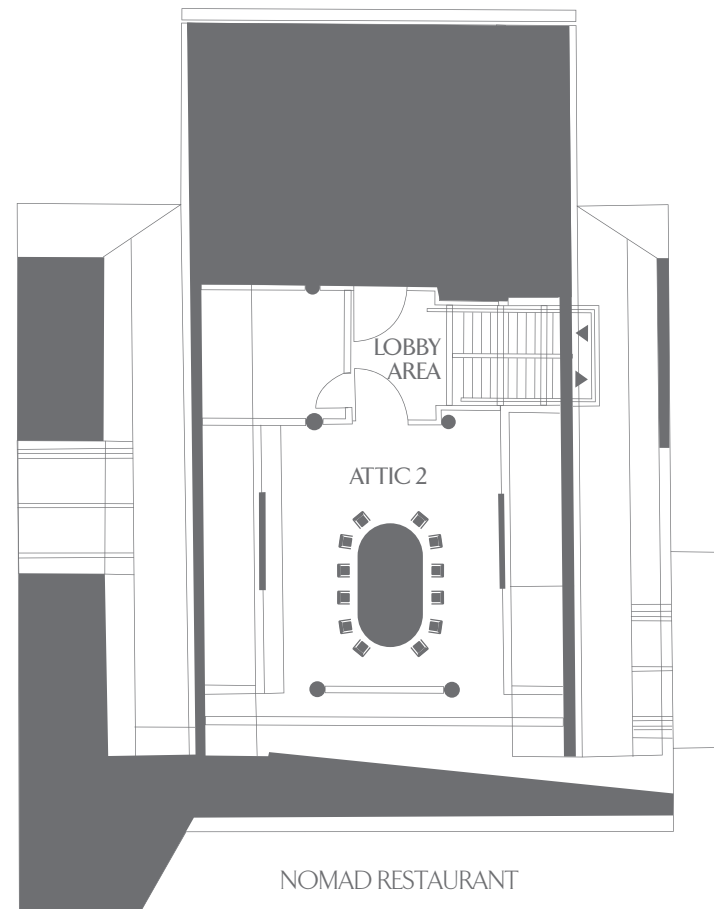

THE ATTIC

BOARDROOM FIRST FLOOR

Venue	Area m ²	Area sq. feet	Clear Height m/ft	Length m/ft	Width m/ft	Theatre Front	Theatre Back	Classroom Front	Classroom Back	Cabaret	Boardroom	U-Shape	Round 10	Round 8	Cocktail
FIRST FLOOR															
Attic2	30	323	3.2/10	10/33	-	-	-	-	-	-	12	-	-	-	-