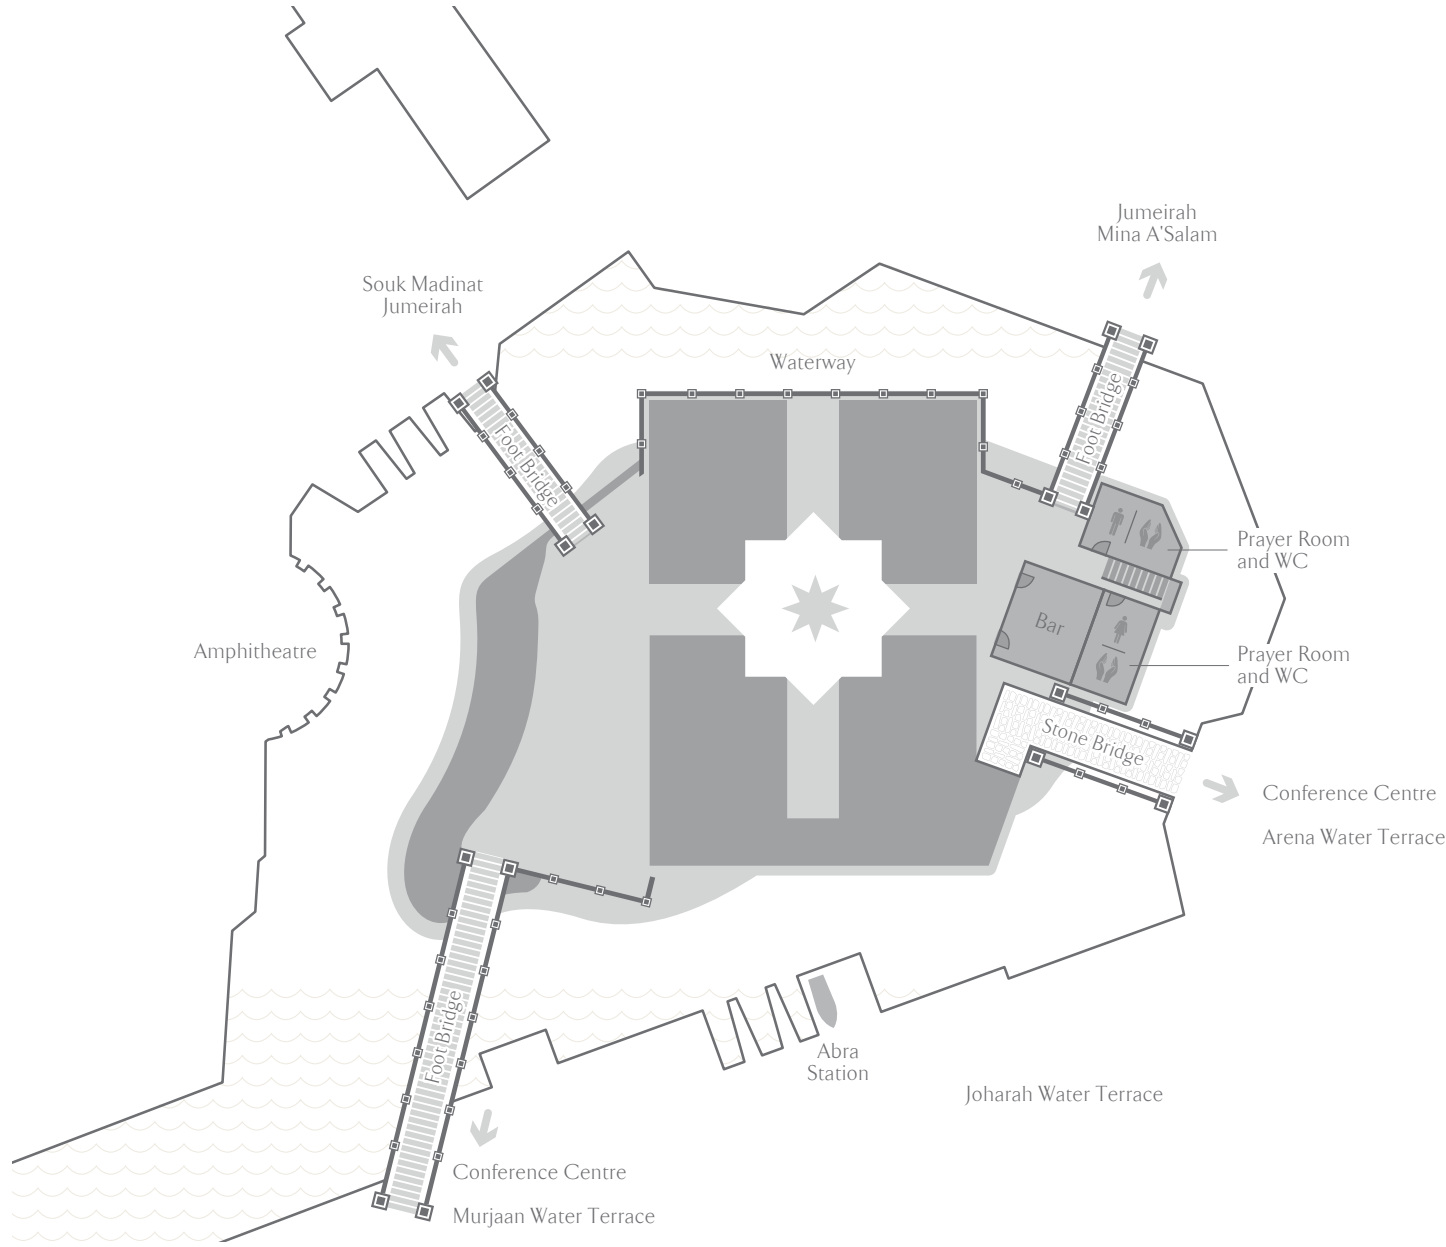

FORT ISLAND

CONFERENCE AND EVENTS CENTRE

Venue	Area m ²	Area sq. feet	Clear Height	Ceiling Height	Length m/ft	Width m/ft	Theatre Front	Theatre Back	Classroom Front	Classroom Back	Cabaret	Boardroom	U-Shape	Round 10	Round 8	Cocktail
OUTDOOR																
Fort Island	1750	18837	-	-	-	-	1600	1200	-	-	-	-	-	1100	880	1400