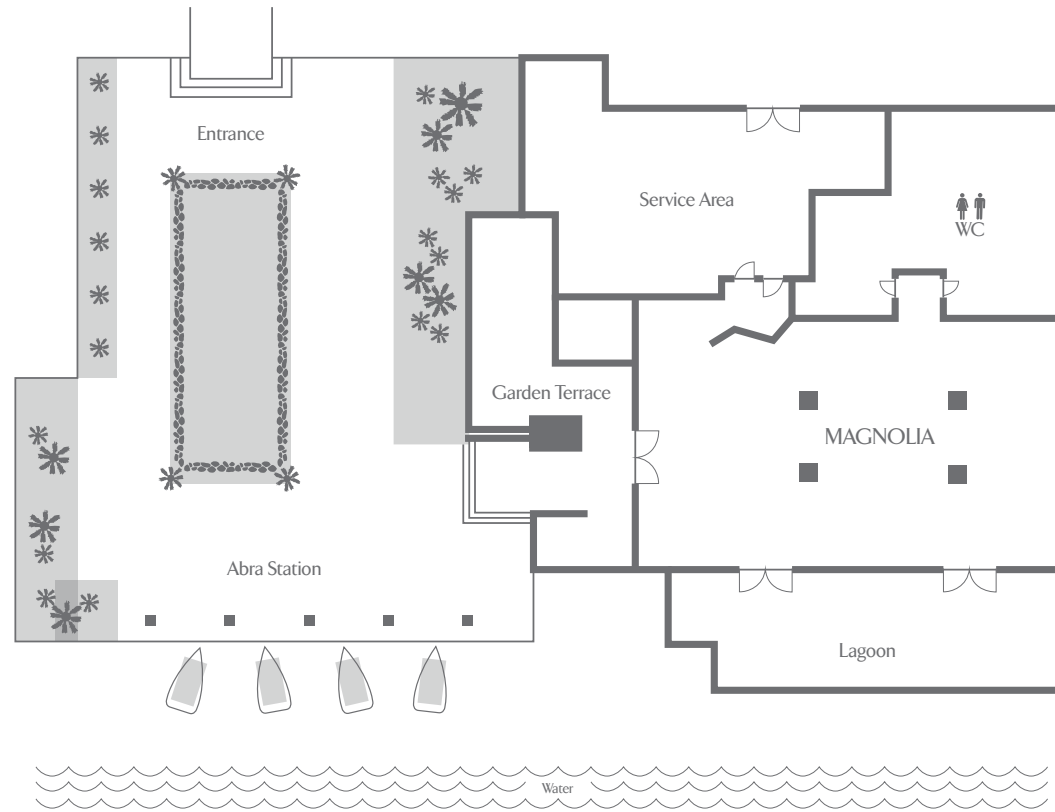

MAGNOLIA

JUMERIAH AL QASR

Venue	Area m ²	Area sq. feet	Clear Height	Ceiling Height	Length m/ft	Width m/ft	Theatre Front	Theatre Back	Classroom Front	Classroom Back	Cabaret	Boardroom	U-Shape	Round 10	Round 8	Cocktail
OUTDOOR																
Magnolia - Lagoon Terrace	90	969	30	30	-	-	-	-	-	-	-	-	-	50	40	70
Magnolia - Inside	168	1808	31	31	-	-	60	-	30	-	35	20	-	60	48	100
Magnolia - Garden Area	395	4251	-	-	-	-	240	-	-	-	-	-	-	150	120	250