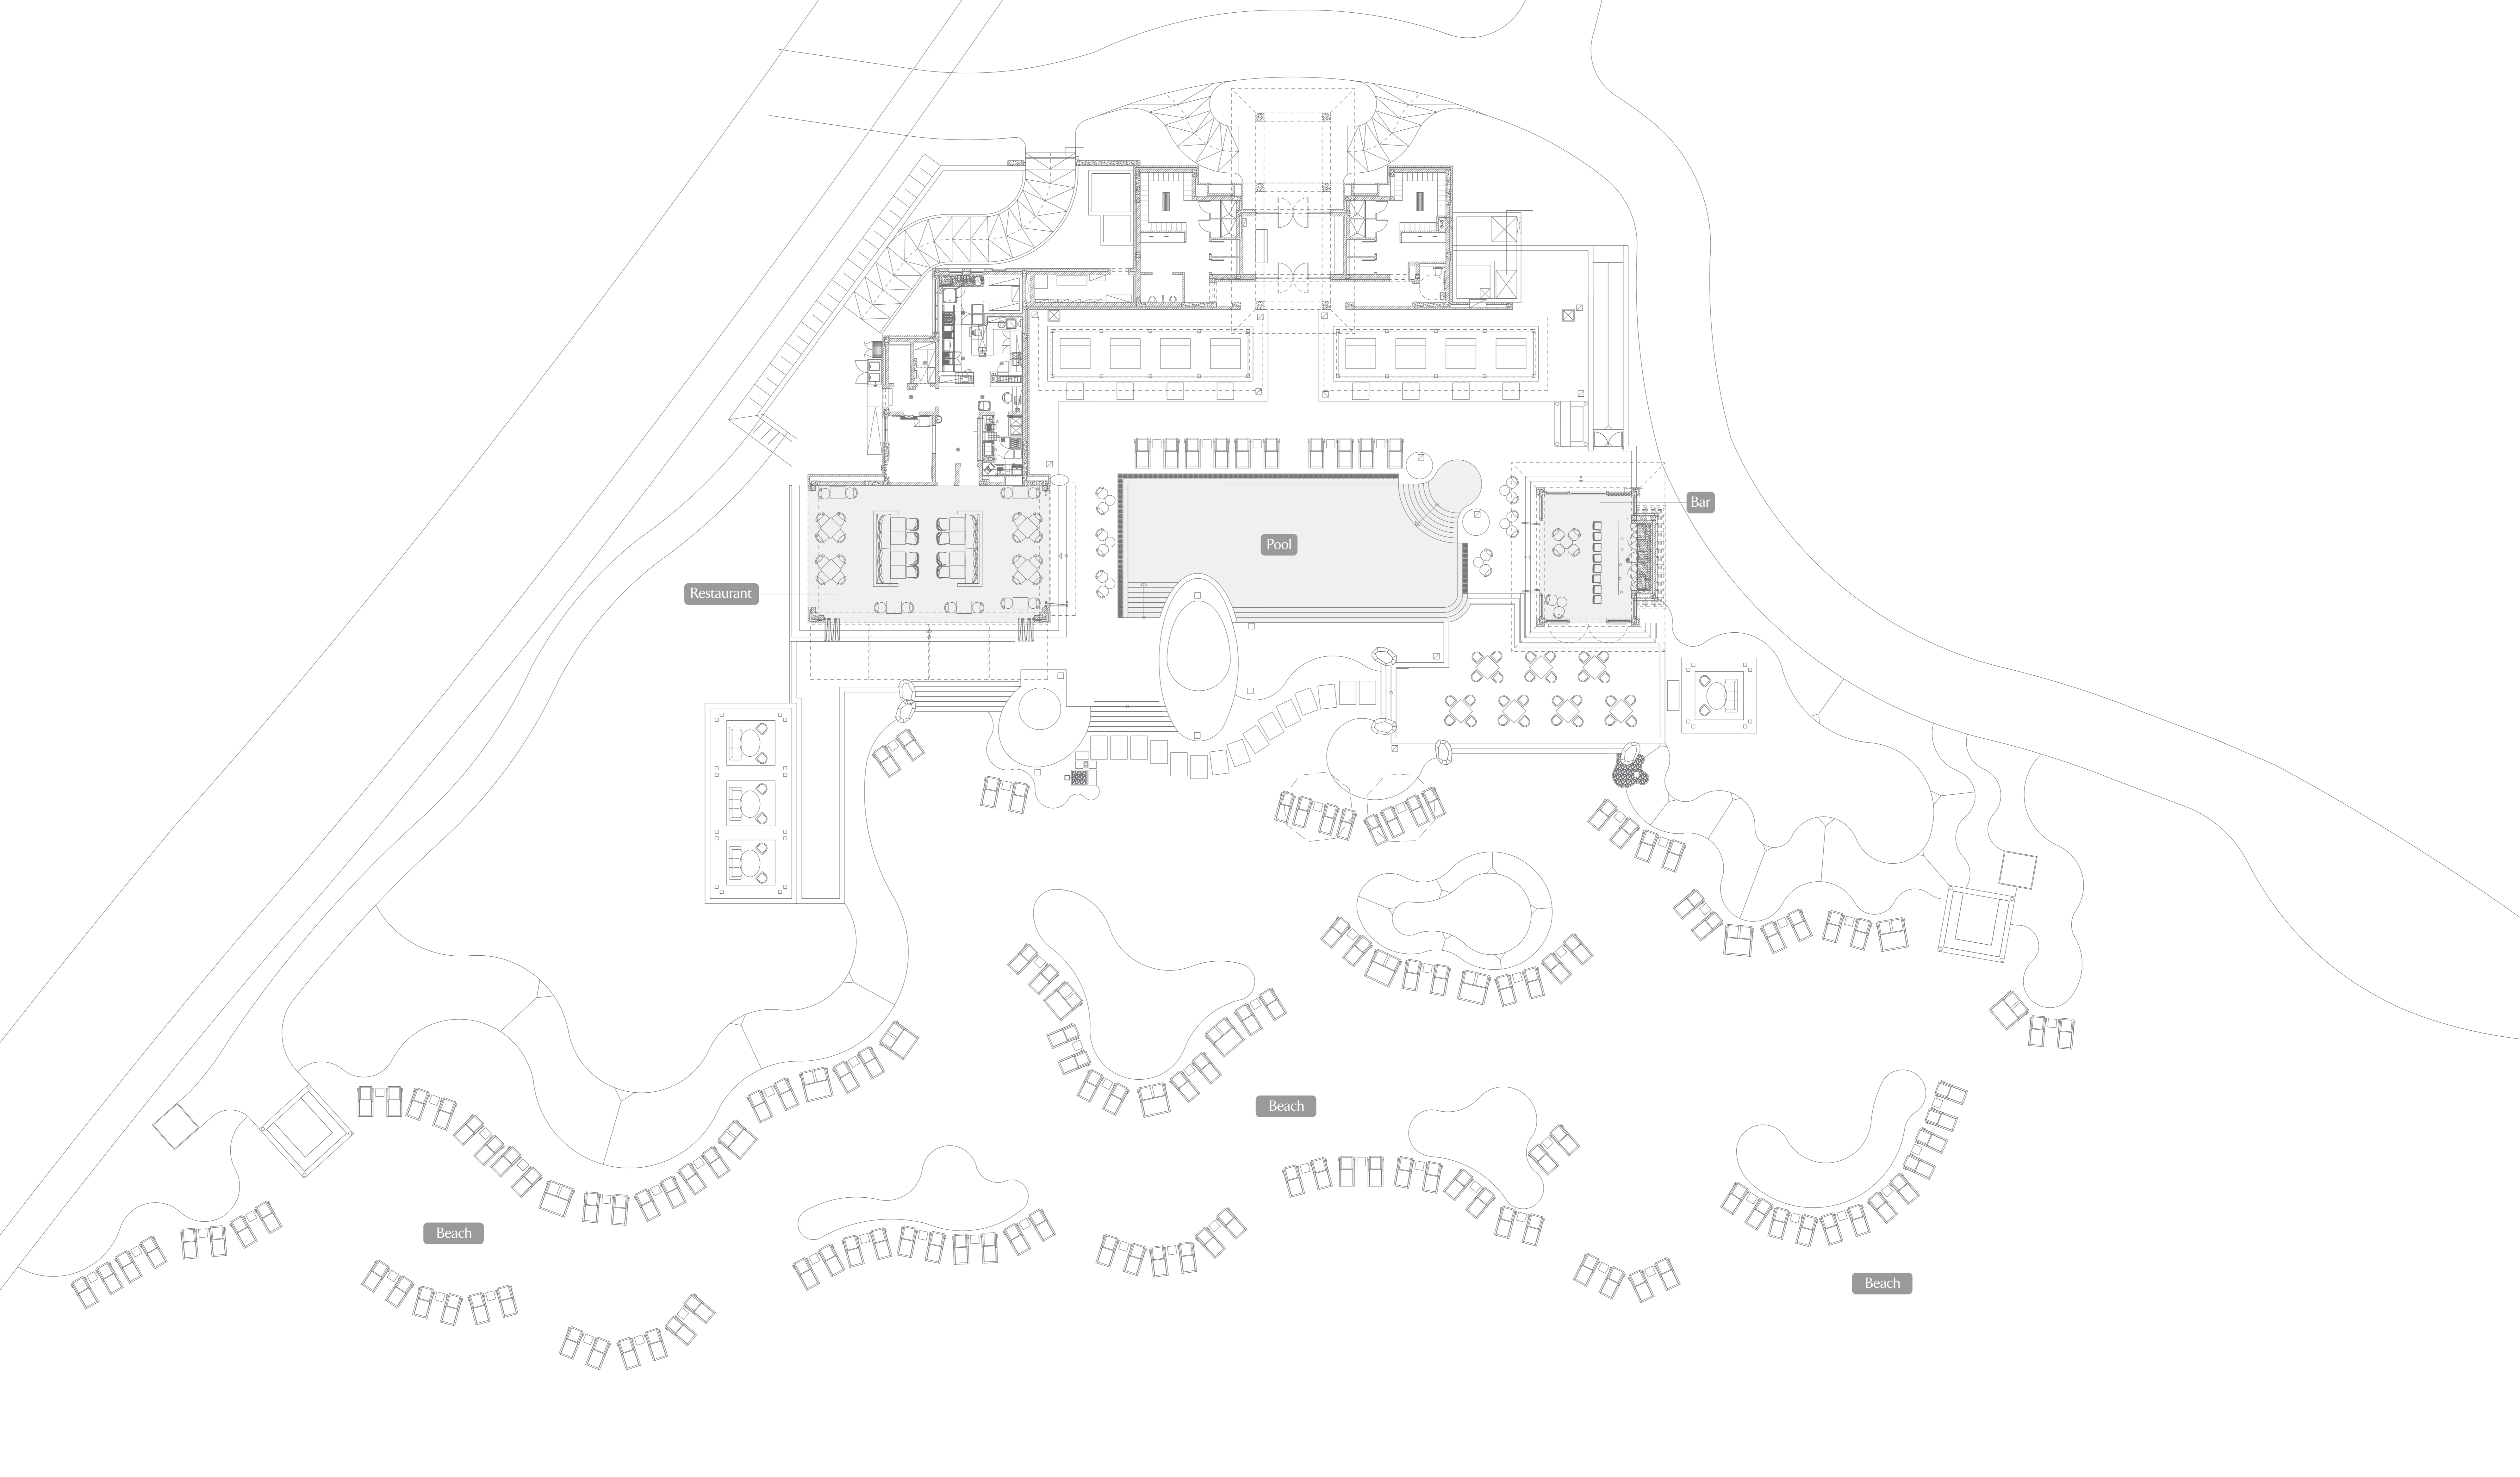

JUMEIRAH AL NASEEM

SUMMERSALT

Venue	Area m ²	Area sq. ft	Clear Height	Ceiling Height	Length m/ft	Width m/ft	Theatre Front	Theatre Back	Classroom Front	Classroom Back	Cabinet	Board room	U-shape	Round Tables	Standing	Cocktail
Summersalt Beach Club														300	1,500	
Summersalt Restaurant														70 Indoor 80 Outdoor	100 Indoor 150 Outdoor	
Summersalt Bar Lounge														70	70	