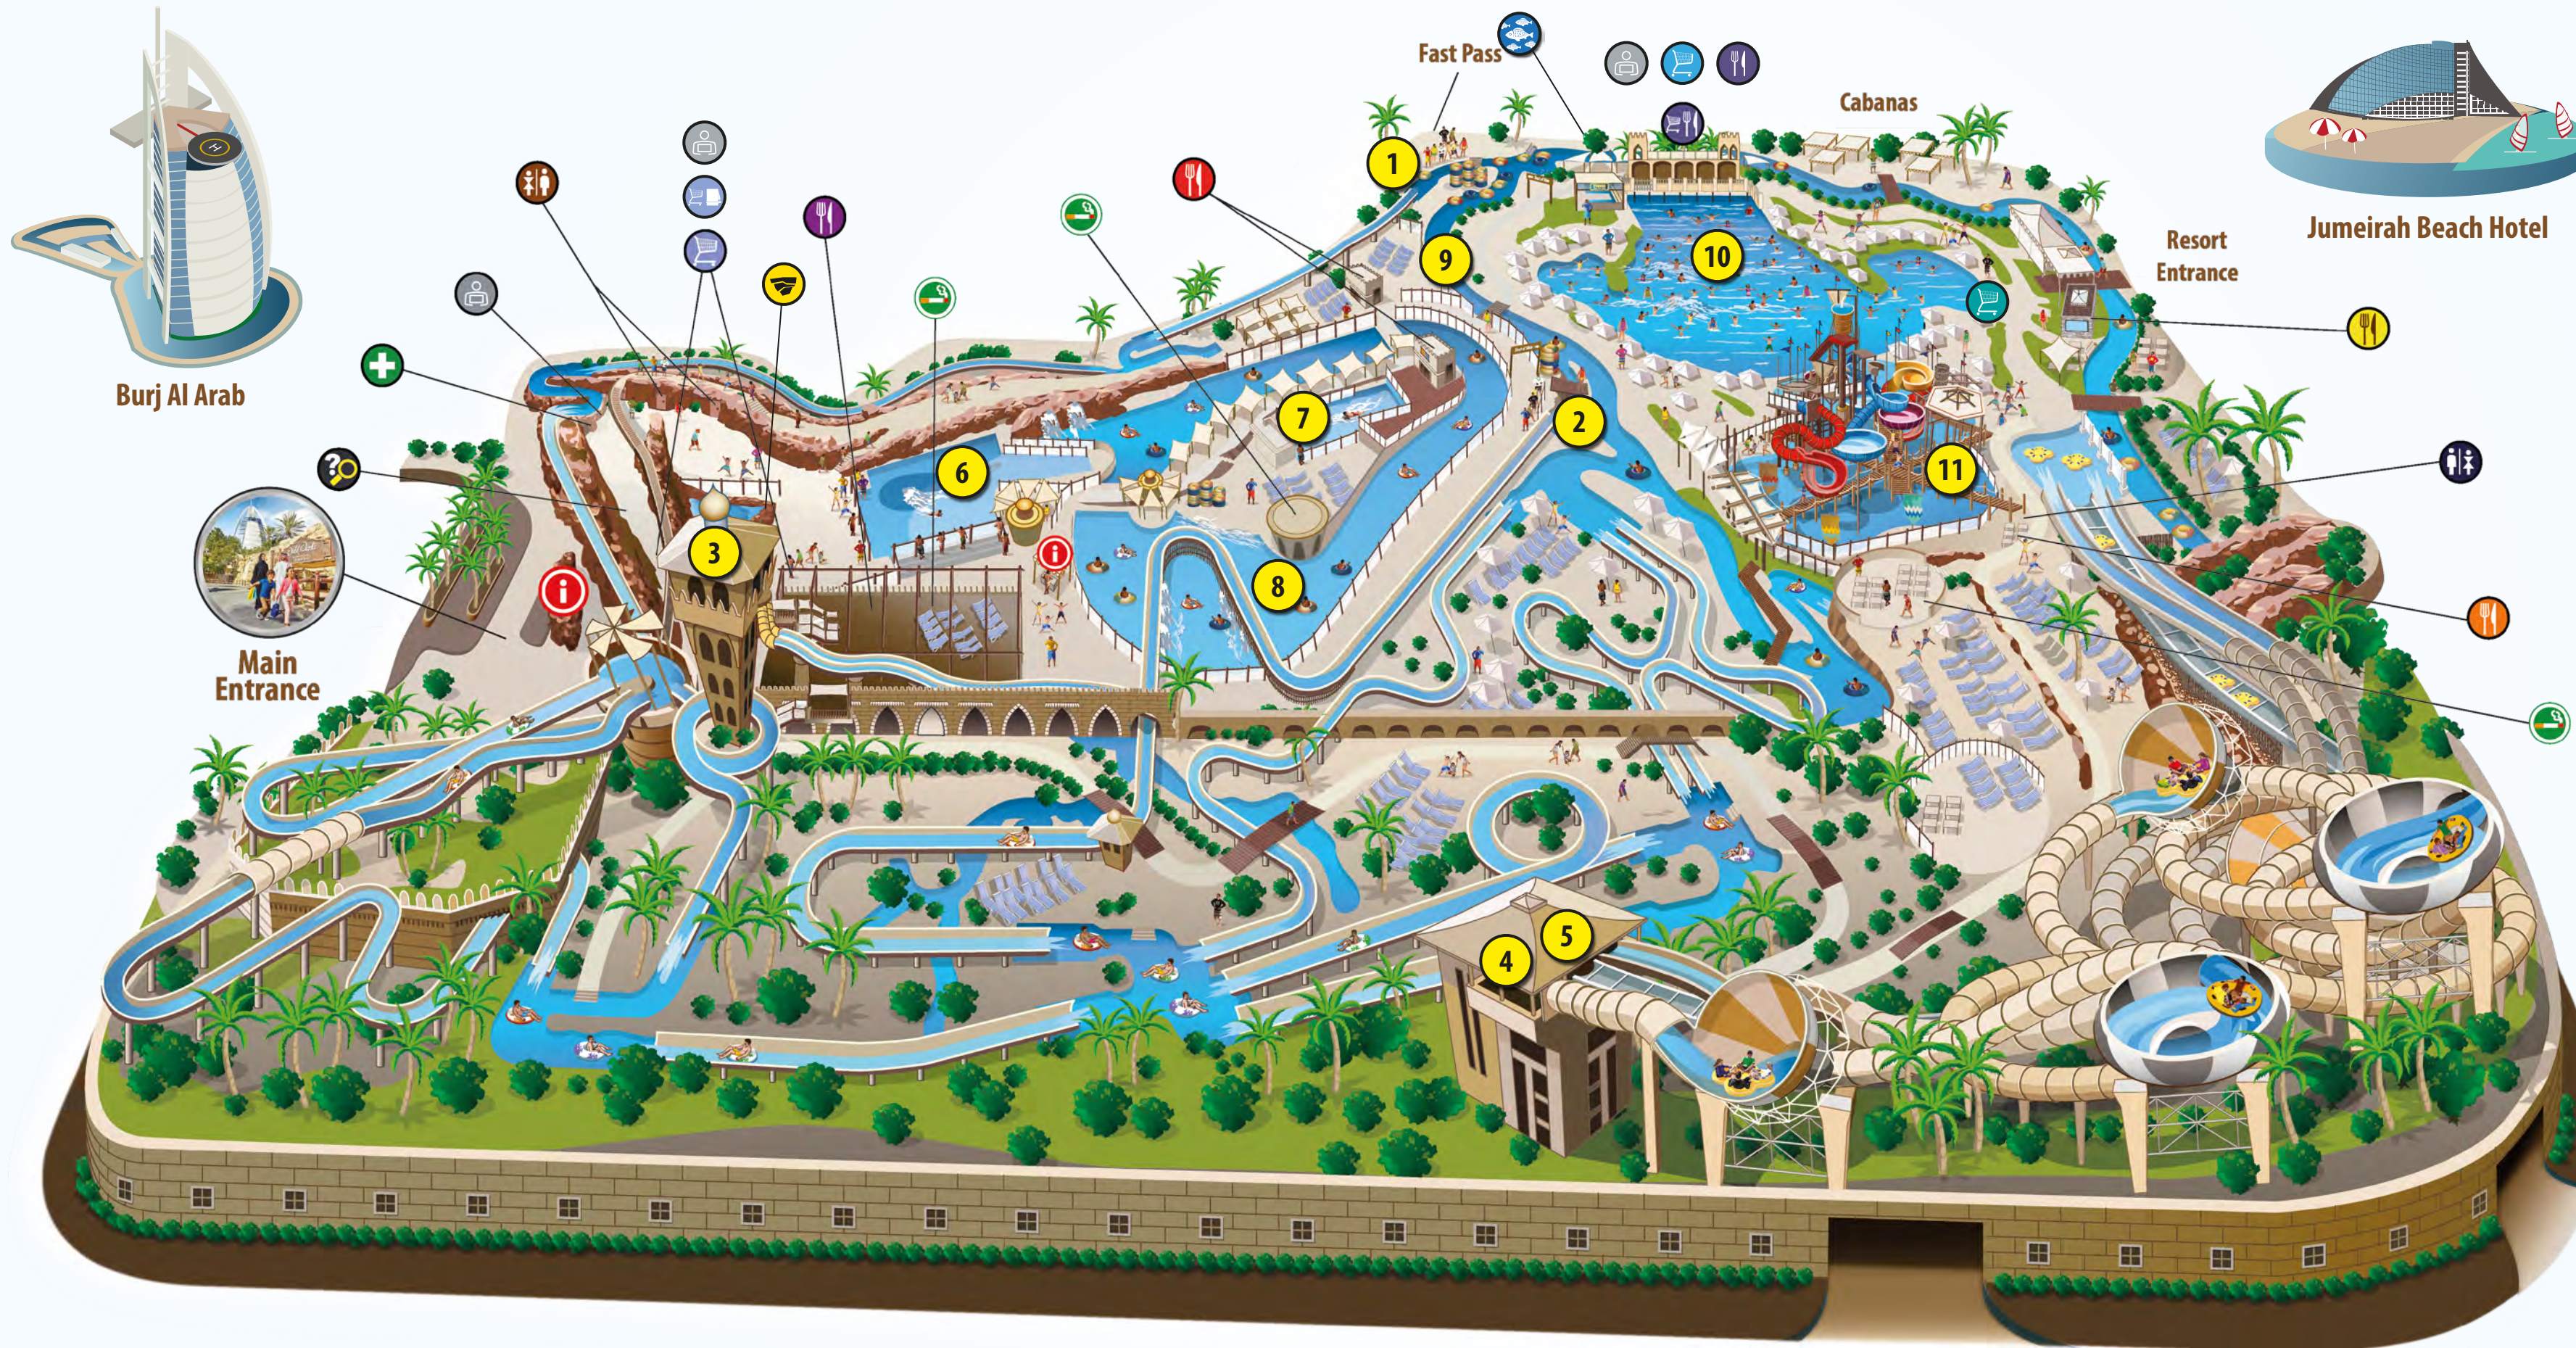

Wild Wadi Hours

Park opens daily at 10:00 am

To know more about our daily closing timings please visit wildwadi.com.

Map Legend

Rides and Attractions

- **1 White Water Wadi (Fast Pass)**
  Enjoy the Master Blaster, your journey throughout Wild Wadi starts here, connects to 11 slides. Guests must be 1.1 meter and above tall with minimum weight of 50 kg in a single tube.
- **2 Flood River Flyer**
  Master Blaster that connects to 6 slides. Guests must be 1.1 meter and above tall.
- **3 Jumeirah Sceirah**
  Speed slides race against your heart. Guests must be 1.1 meter and above tall.
- **4 Tantrum Alley**
  Ride the tornado and feel its force and the first of its kind to have 3 funnels and triple the fun. Guests must be 1.1 meter and above tall.
- **5 Burj Surj**
  A family ride with a surge of fun like never before. Dips, turns and giggles galore a ride surely to thrill one and all. Guests must be 1.1 meter and above tall.
- **6 Wipeout Flowrider (Fast Pass)**
  Surfs up with our Wipeout and Riptide flowriders. Grab a board and surf that flow or simply hone your skills. Guests must be 1.1 meter and above tall.
- **7 Riptide Flowrider**
  Surfs up with our Wipeout and Riptide flowriders. Grab a board and surf that flow or simply hone your skills. Guests must be 1.1 meter and above tall.
- **8 Flood River**
  A joy ride that will bring a burst of excitement to your day. Guests can be below 1.1 meter tall with supervision.
- **9 Juha's Journey**
  Float down the Lazy River and enjoy the tranquility, while basking in the warm rays of the sun without a care or worry. Guests can be below 1.1 meter tall with supervision.
- **10 Breaker's Bay**
  Feel the motion of the ocean and enjoy the waves as they brush against your feet or splash against you as you swim. Lifejackets available free of charge. Guests can be below 1.1 meter tall with supervision.
- **11 Juha's Dhaw & Lagoon**
  Our family play area, watch as little ones enjoy the maze. Guests can be below 1.1 meter tall with supervision.

Food, Shops and First Aid

- Julshan's Burgers and Dogs
  Fast food favourites
- Leila's Fruits and Snacks
  Healthy drinks and snacks
- Riptide Pizza
  Pizzeria
- Wrap & Roll
  Wraps and salads
- Juha's Family Kitchen
  Fast food favourites
- Shahbandar's Cafe
  Quick serve snacks
- Shahbandar's Souk
  Souvenirs and Photo Point
- FISHO
  The Fish Spa
- Lockers and Restroom
- Restroom
- Lost & Found
- Photo Point
  Photo counter
- Souk Al Wadi
  Gift shop, souvenirs & towel rentals
- Sinbad's Cabana
- First Aid
- Information
  Duk'kan Al Wadi & Information Cabana
- Wadi Wash
  Water Spectacle