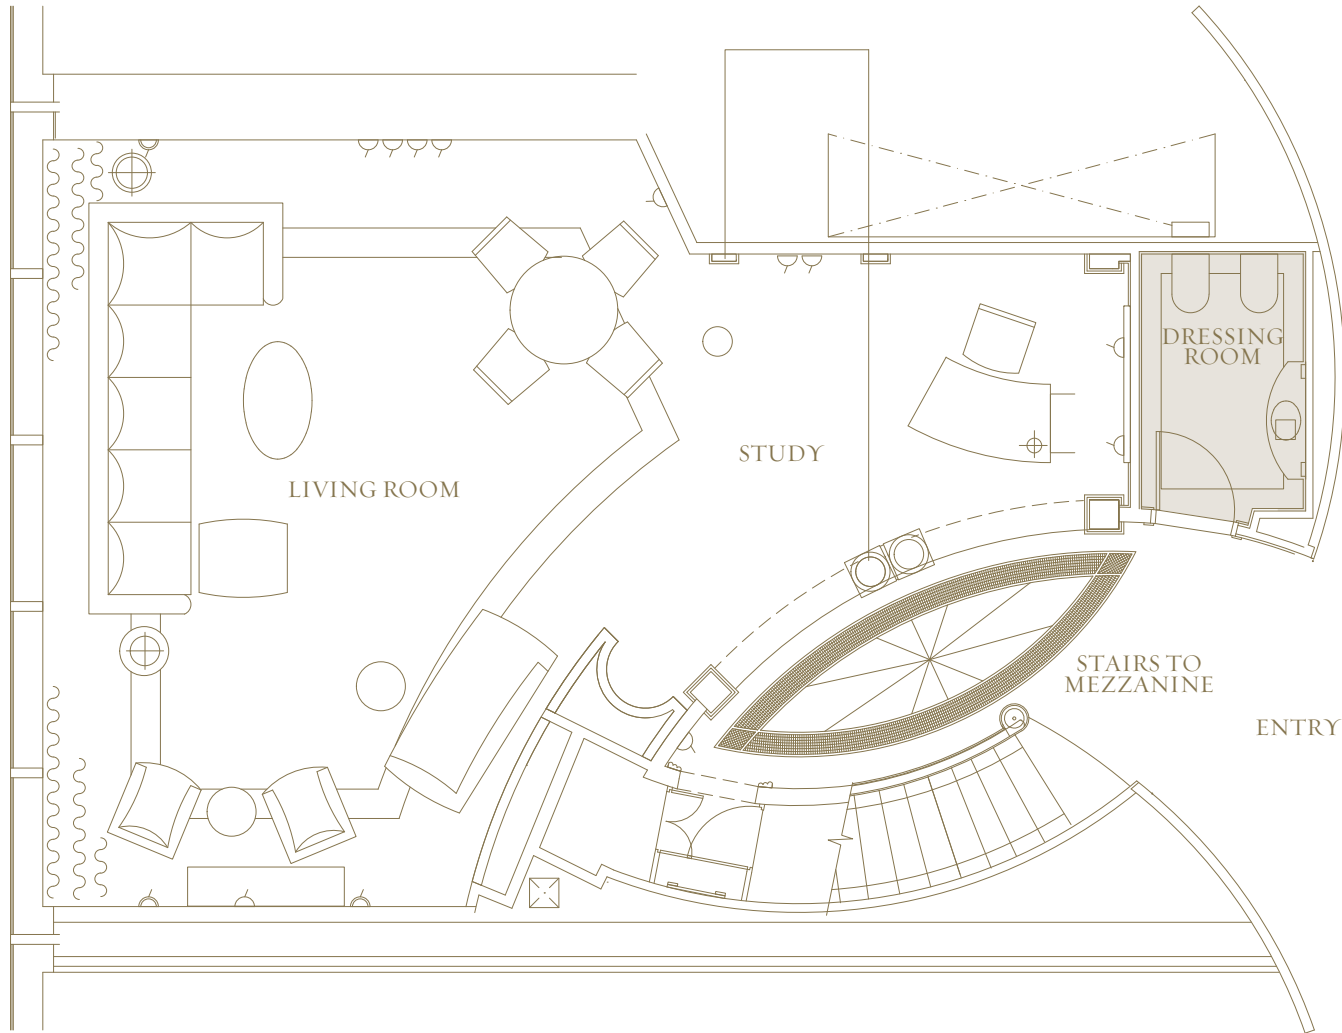

DELUXE PALM SUITE

Ground Floor - Total Suite Area 170 sqm

DELUXE PALM SUITE

Mezzanine Floor - Total Suite Area 170 sqm