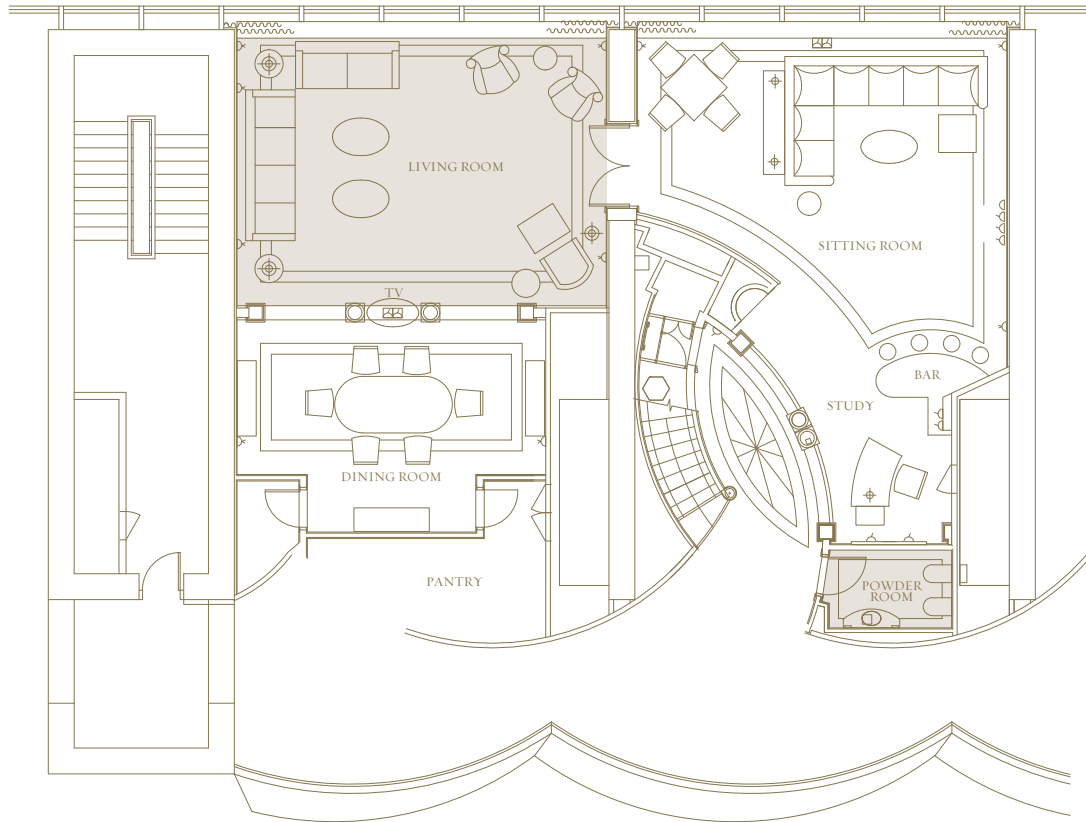

# DELUXE TWO BEDROOM SUITE

Ground Floor - Total Suite Area 335 sqm

# DELUXE TWO BEDROOM SUITE

Mezzanine Floor - Total Suite Area 335 sqm