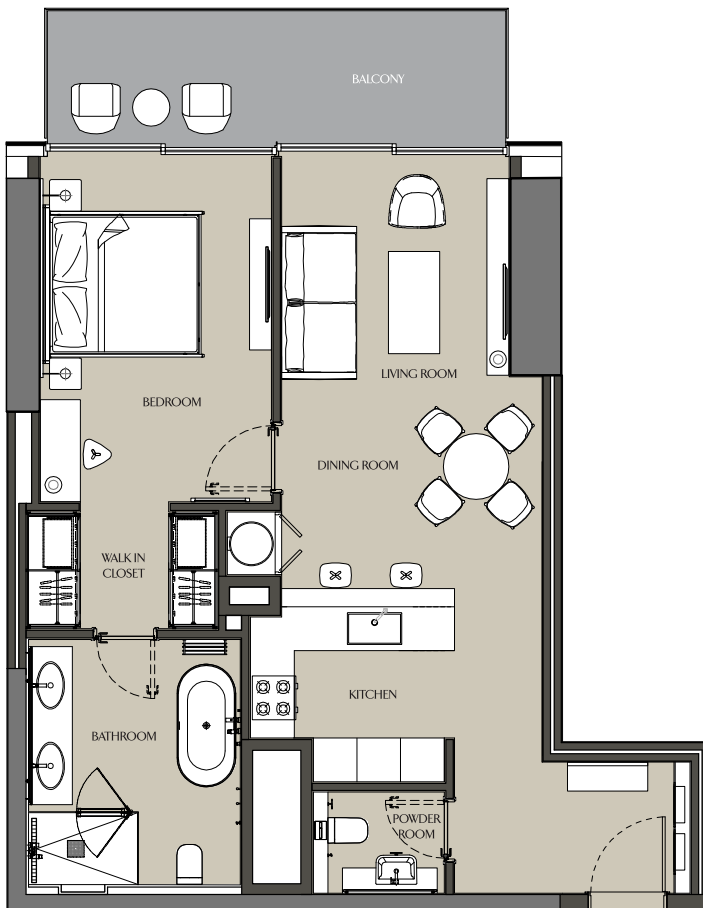

PREMIUM ONE BEDROOM SUITE WITH MARINA VIEW

LEVELS 9 - 18

ONE BEDROOM - IA

Apartment Area	78.53 m ²	845.29 ft ²
Balcony Area	12.24 m ²	131.75 ft ²
Total Area	90.77 m ²	977.04 ft ²