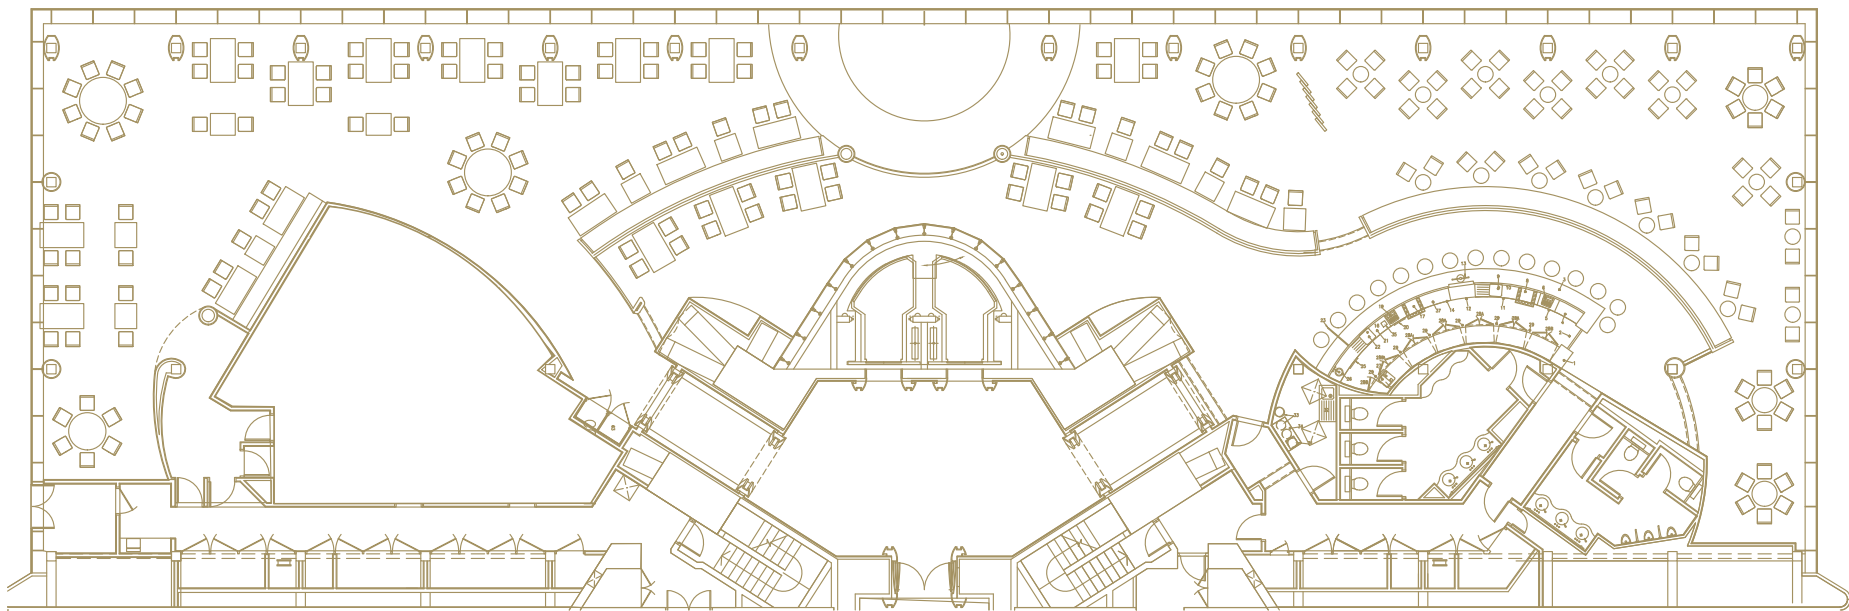

AL MUNTAHA AND SKYVIEW RESTAURANT & BAR

Venue	Area m ²	Area sq. feet	Clear Height m/ft	Ceiling Height m/ft	Length m/ft	Width m	Theatre Front	Theatre Back	Classroom Front	Classroom Back	Cabaret	Board- room	U-Shape	Round 10	Round 11	Cocktail	Existing Setup
Al Muntaha																	