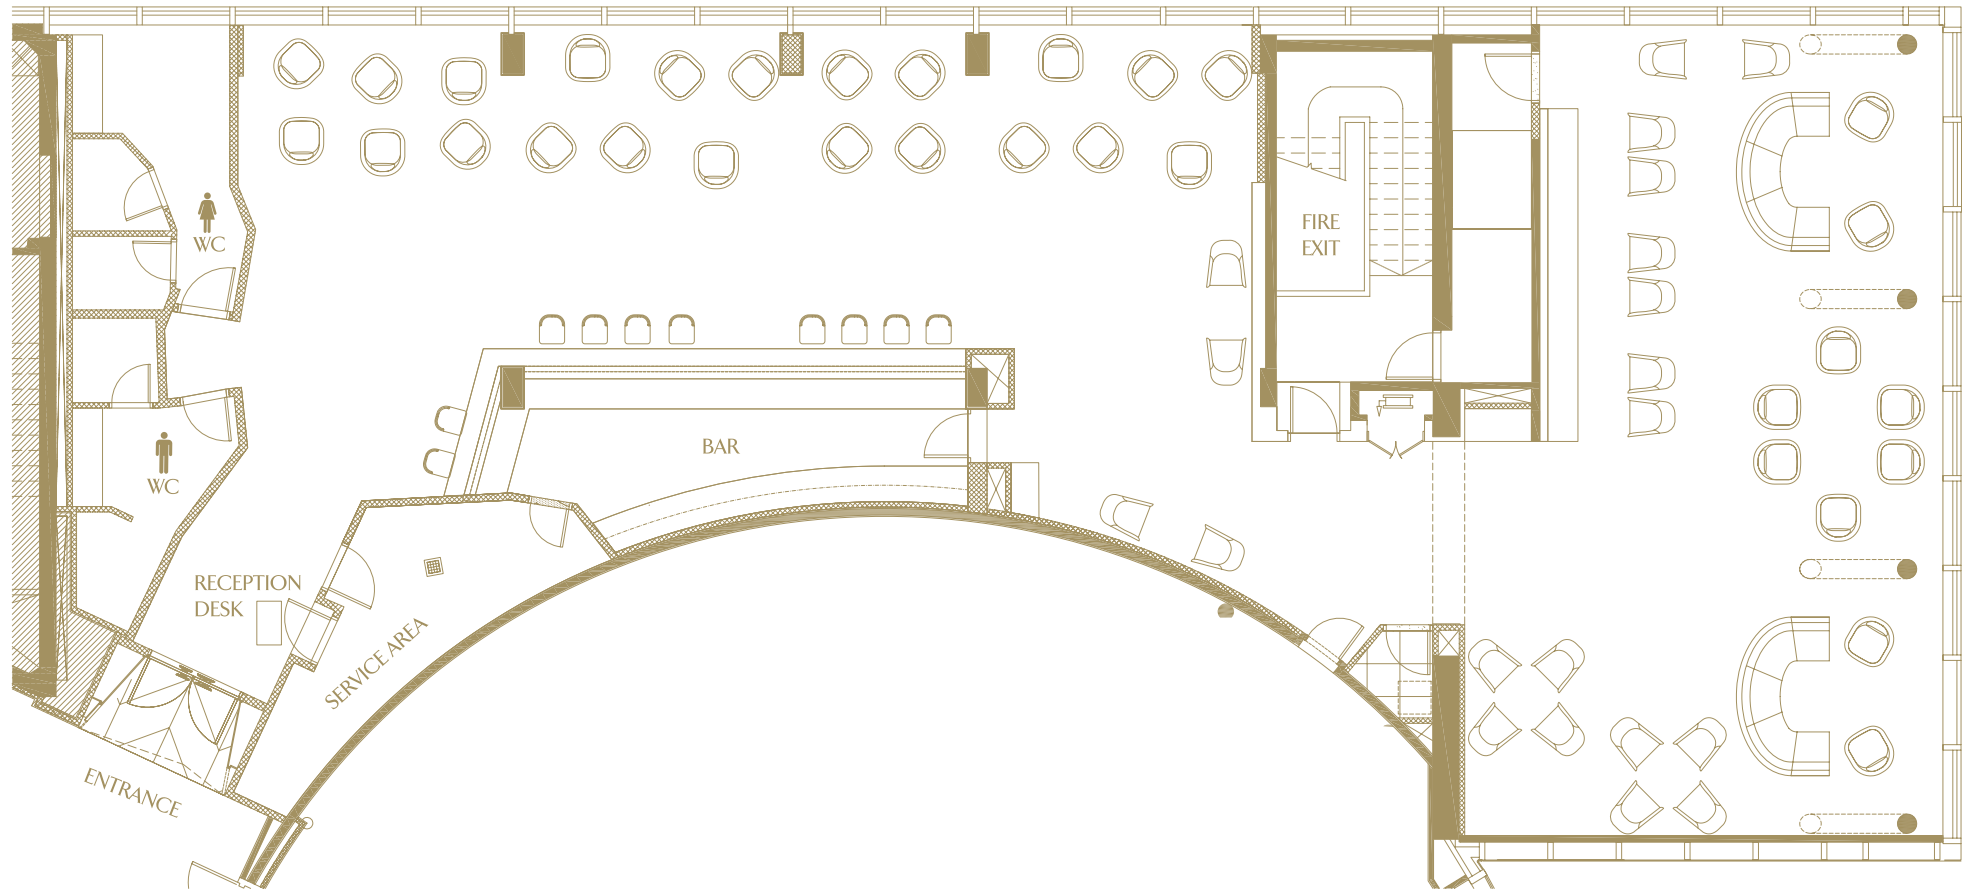

GOLD ON 27

RESTAURANT & BAR

Venue	Area m ²	Area sq. feet	Clear Height m/ft	Ceiling Height m/ft	Length m/ft	Width m	Theatre Front	Theatre Back	Classroom Front	Classroom Back	Cabaret	Board- room	U-Shape	Round 10	Round 11	Cocktail	Existing Setup
Gold On 27																150	150