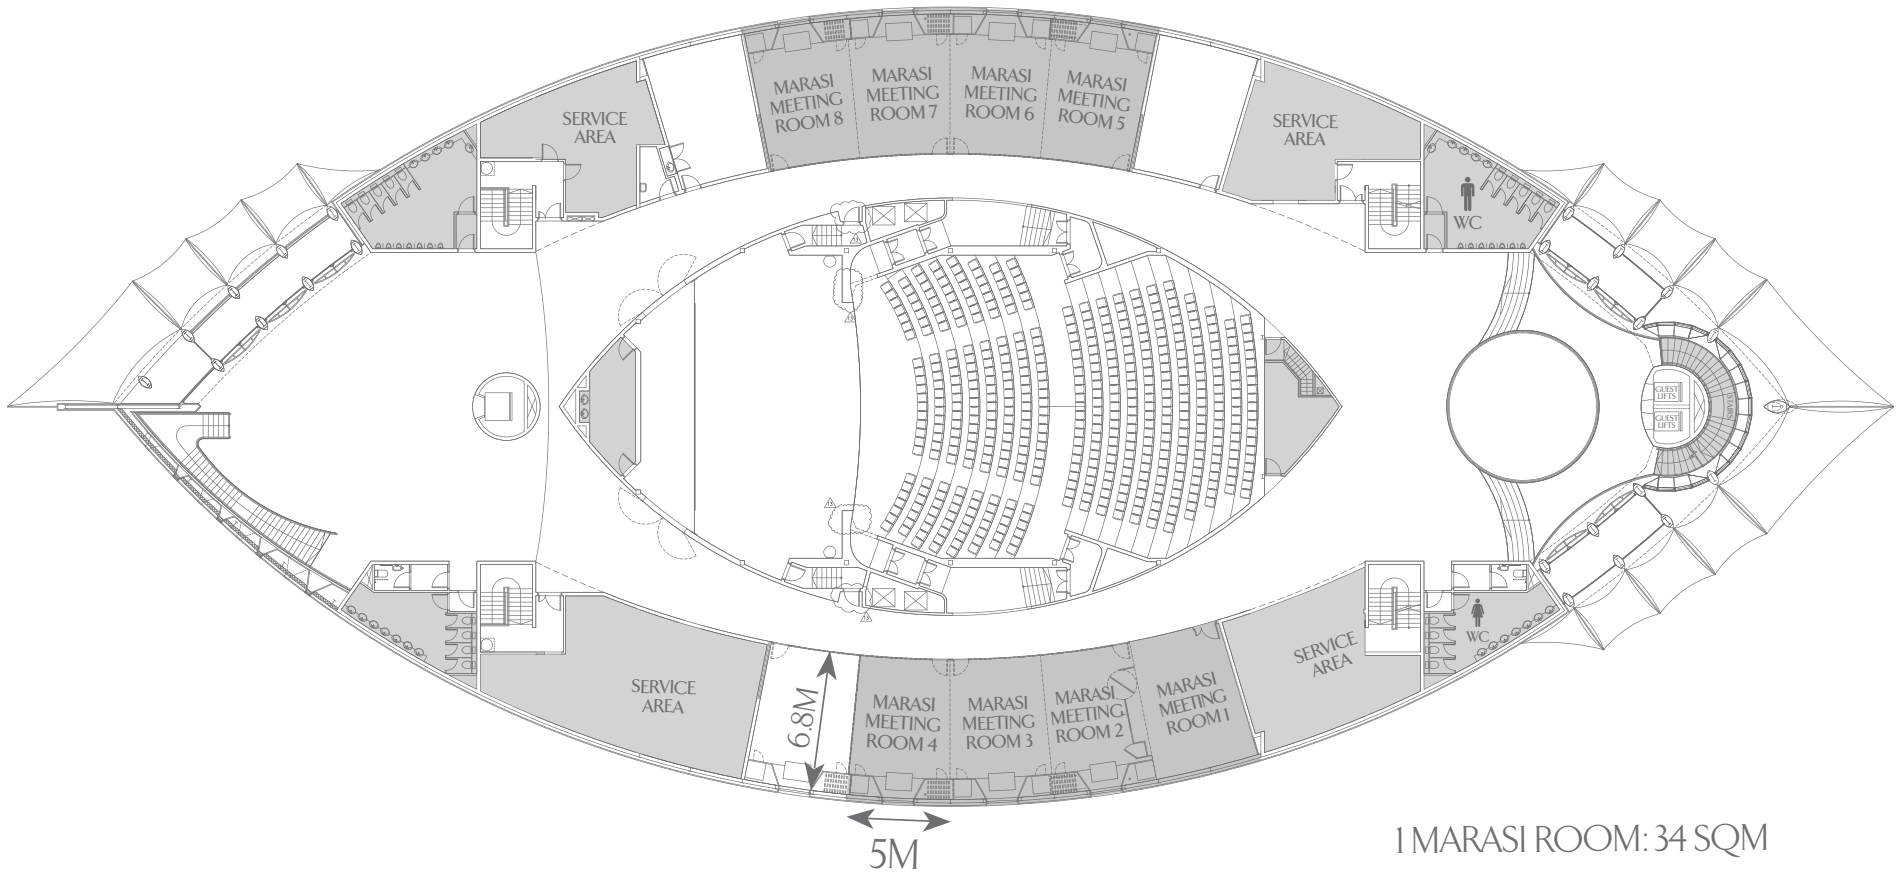

## Conference Centre Meeting Rooms

Venue	Area m <sup>2</sup>	Area sq. feet	Clear Height m/ft	Length m/ft	Width m/ft	Theatre Front	Classroom Front	Classroom Back	Cabaret	Boardroom	U-Shape	Round 10	Round 8	Cocktail
<b>MEETING ROOMS - FIRST FLOOR</b>														
Marasi (1 Room)	34	365.9	2.78/9	6.8/22	5/16	20	18	-	-	12	12	10	10	20
Marasi (2 Rooms)	68	731.9	2.78/9	6.8/22	10/18	50	36	-	-	20	20	30	20	50
Marasi (3 Rooms)	102	1097.9	2.78/9	6.8/22	15/49	90	54	-	-	30	30	50	40	80
Marasi (4 Rooms)	136	1463.8	2.78/9	6.8/22	20/65	120	72	-	70	40	40	80	70	150