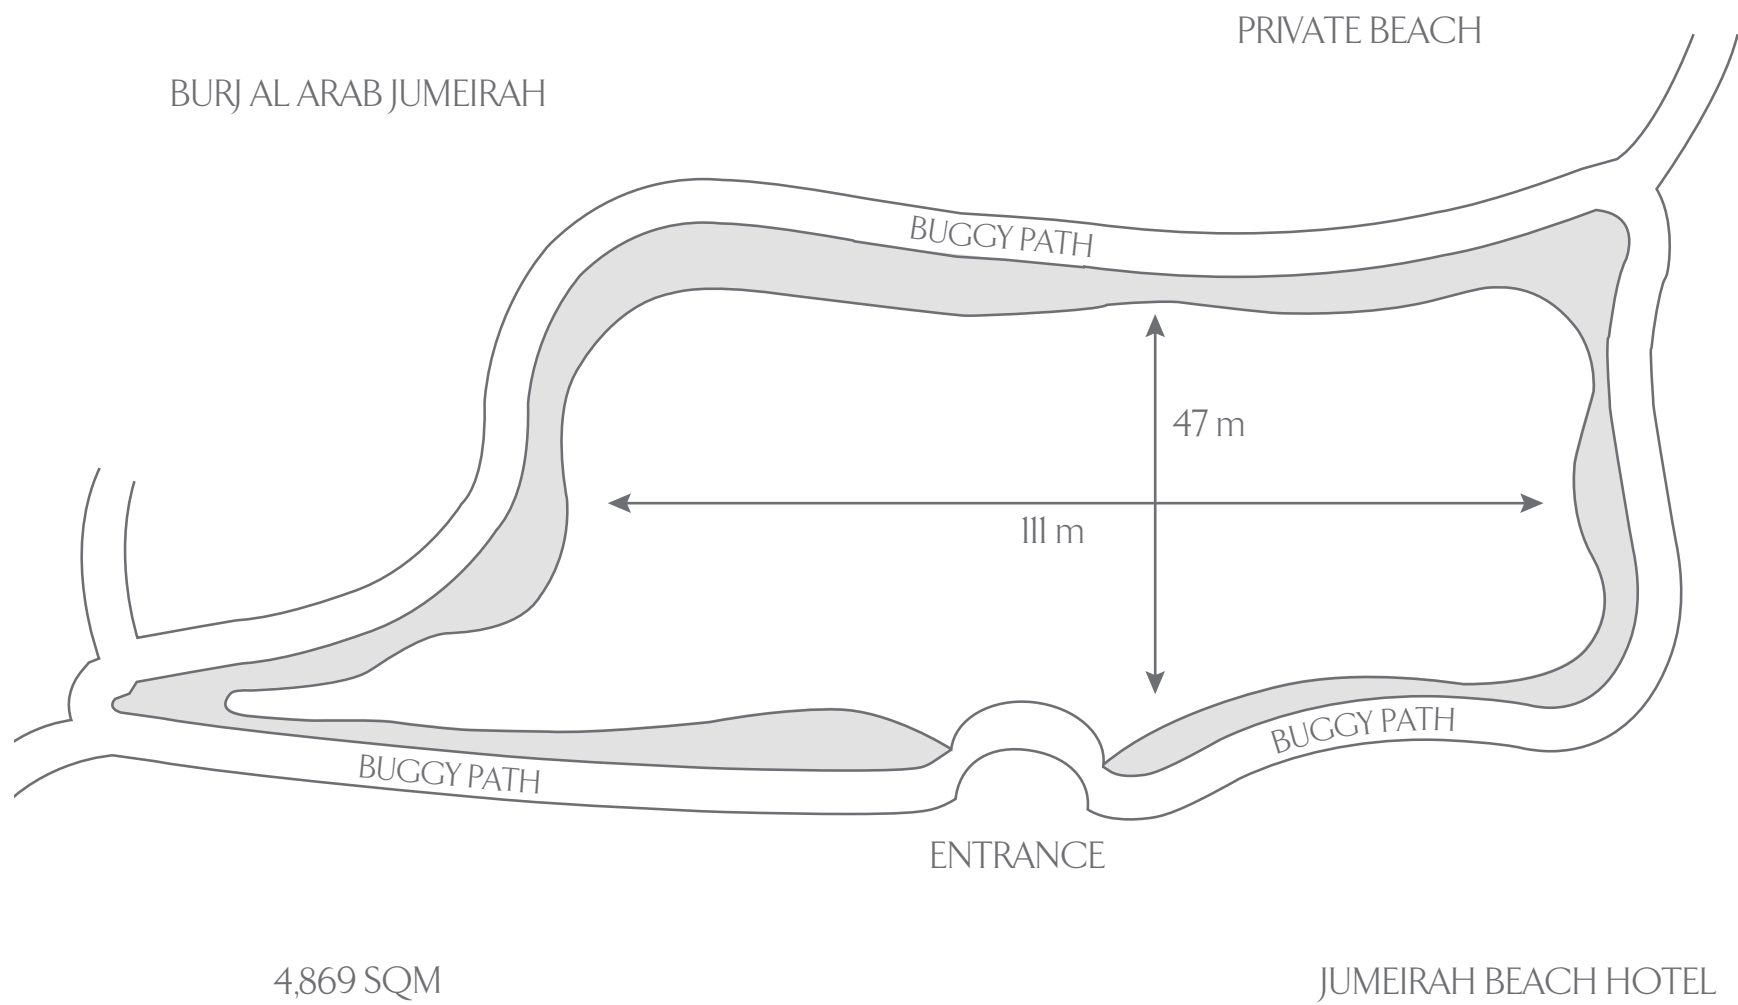

JANAT AL BAHAR

Outdoor Arena

Venue	Area m ²	Area sq. feet	Clear Height m/ft	Length m/ft	Width m/ft	Theatre Front	Classroom Front	Classroom Back	Cabaret	Boardroom	U-Shape	Round 10	Round 8	Cocktail
OUTDOOR														
Janat Al Bahar	4869	524095	-	-	-	-	-	-	-	-	-	1400	-	2000