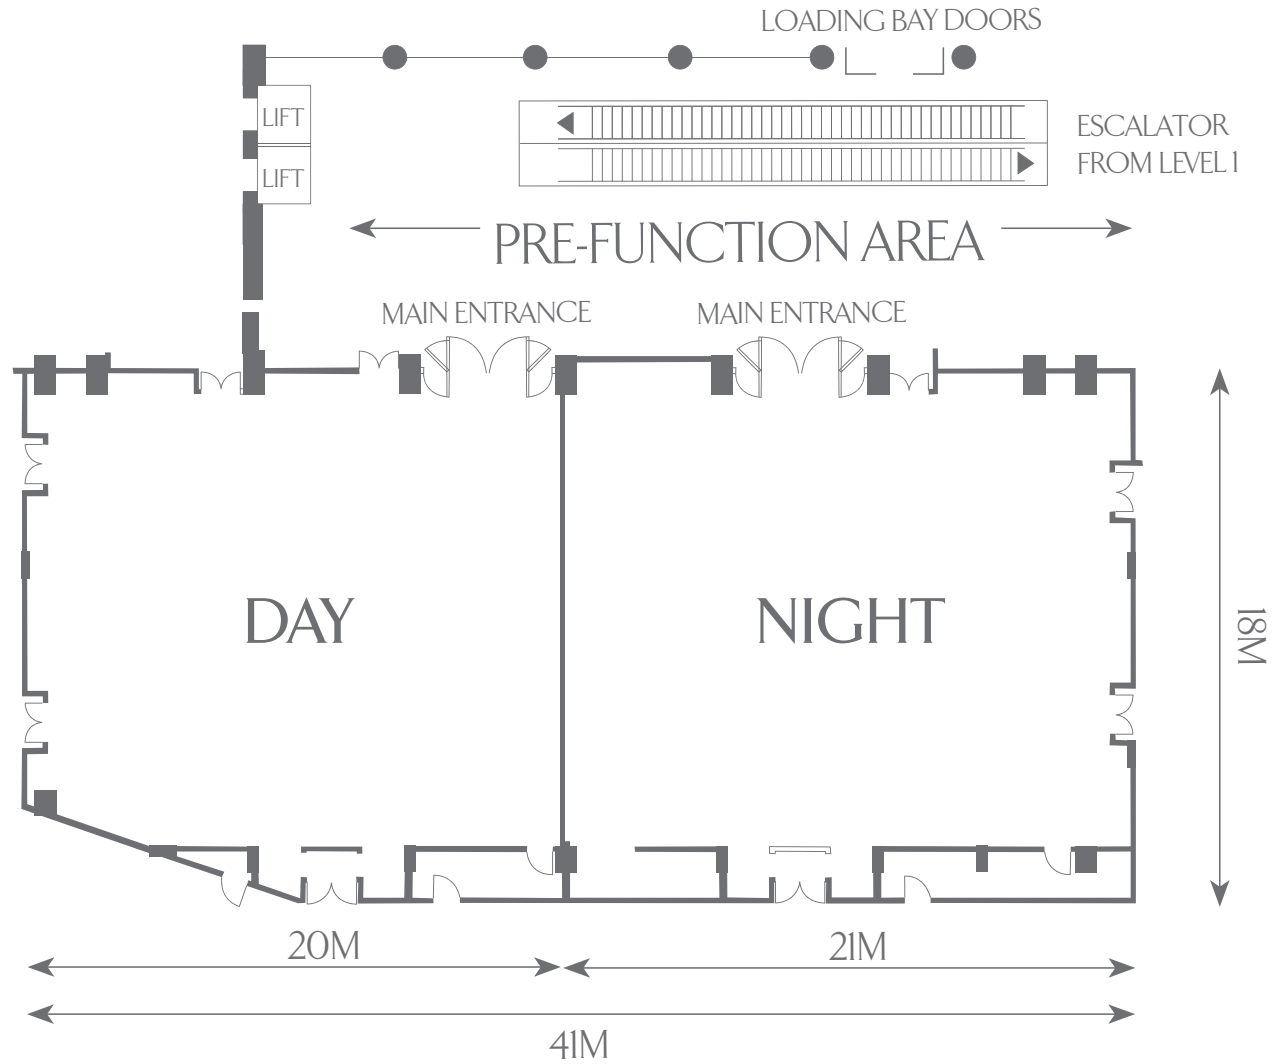

DAY AND NIGHT

BALLROOM LOWER GROUND LEVEL

Venue	Area m ²	Area sq. feet	Clear Height m/ft	Length m/ft	Width m/ft	Theatre Front	Theatre Back	Classroom Front	Classroom Back	Cabaret	Boardroom	U-Shape	Round 10	Round 8	Cocktail
LOWER GROUND															
Day & Night Ballroom	737	7933	5/16	18/59	41/134	750	600	400	250	320	-	135	400	320	800
Day Ballroom	372	4004	5/16	18/59	20/65	250	-	180	-	120	-	45	200	160	300
Night Ballroom	397	4273	5/16	18/59	21/69	250	-	180	-	120	-	45	200	120	300