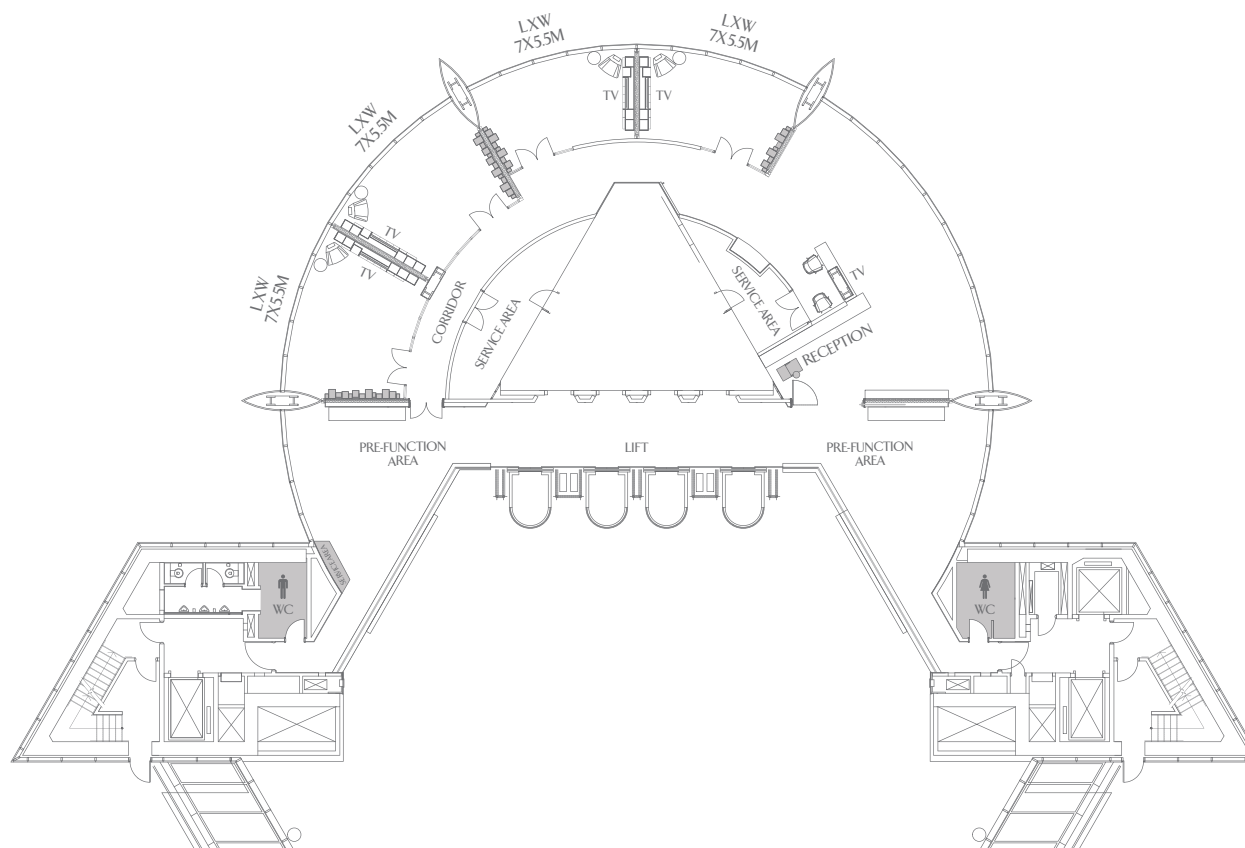

THE BIZ HUB

BUSINESS CENTRE BOARDROOMS LEVEL 3

Venue	Area m ²	Area sq. feet	Clear Height m/ft	Length m/ft	Width m/ft	Theatre Front	Classroom Front	Cabaret	Boardroom	U-Shape	Round 10	Set Dining	Cocktail
BUSINESS CENTRE													
Boardrooms 1/2/3/4 Individual	385	420	28/92	7/23	55/18	-	-	-	10	-	-	-	-