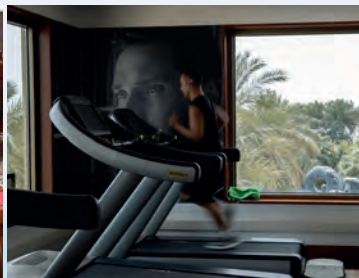

12-MONTHS MEMBERSHIP PACKAGE

Registration fees

KWD 100

Couple

KWD 1400

Single

KWD 1100

Kids 0 - 4 y/o

Free

Kids 4 - 6 y/o

KWD 150

Kids 6 - 12 y/o

KWD 250

Kids 12 - 18 y/o

KWD 350

Assistants/Nannies

KWD 150